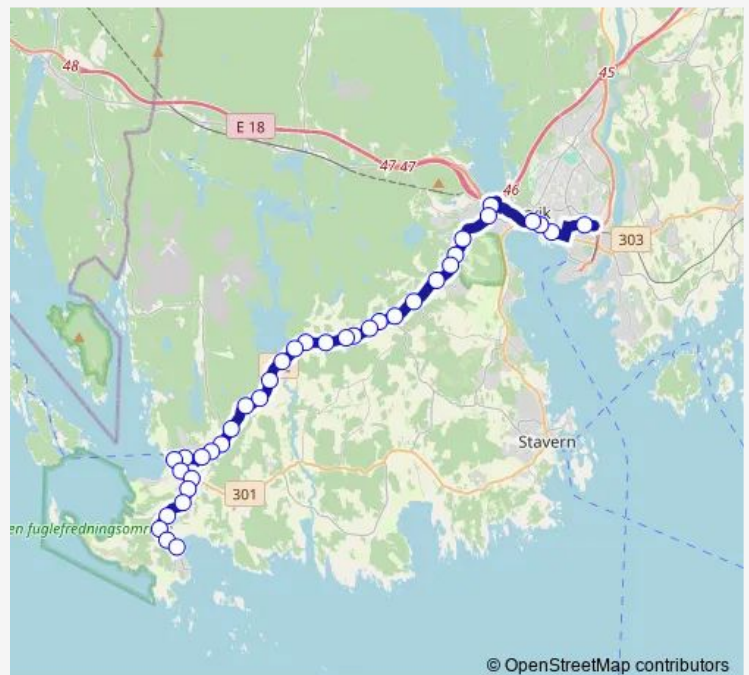

### Route schedule

Thor Heyerdahl vgs. — Nevlunghavn

|           |       |
|-----------|-------|
| Monday    | 15:55 |
| Tuesday   | 15:55 |
| Wednesday | 15:55 |
| Thursday  | 15:55 |
| Friday    | 15:55 |
| Saturday  | —     |
| Sunday    | —     |

### Route info

Direction: Thor Heyerdahl vgs.

Stops: 37

Trip Duration: 0 hour 35 min

© OpenStreetMap contributors

1300 — Larvik-Nevlunghavn

BusMaps

Dolvengata