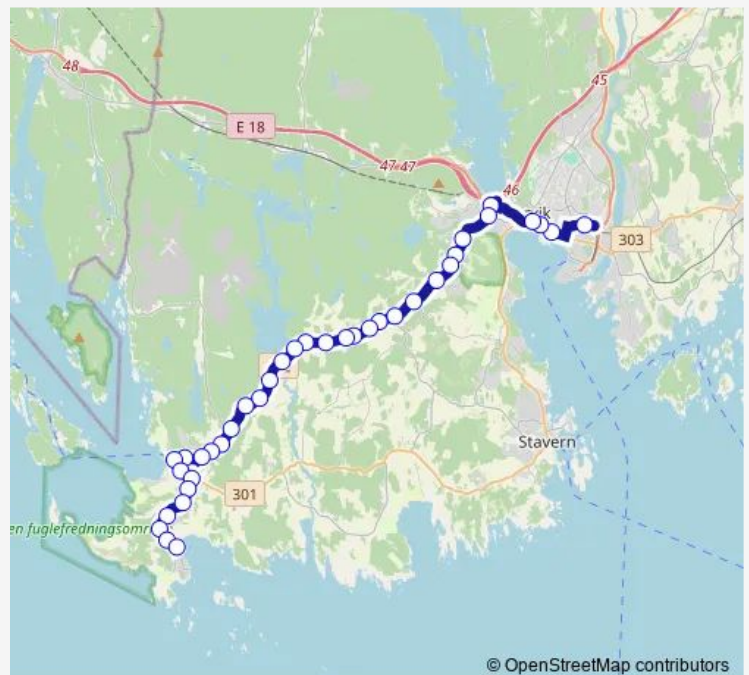

Hallevannet

Sanniveien

Route schedule

Thor Heyerdahl vgs. — Nevlunghavn

Monday 15:55

Tuesday 15:55

Wednesday 15:55

Thursday 15:55

Friday 15:55

Saturday —

Sunday —

Route info

Direction: Thor Heyerdahl vgs.

Stops: 37

Trip Duration: 0 hour 35 min

© OpenStreetMap contributors

■ 1300 — Larvik-Nevlunghavn

BusMaps

Dolvengata

Dolvenhøyda

Tvedalenkrysset

Røsserød

Skremma

Strandebakken