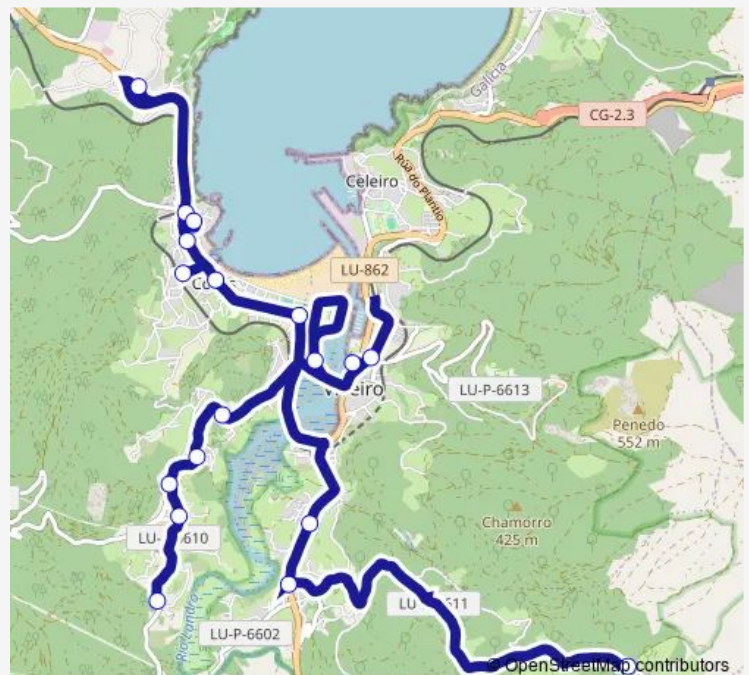

### Route schedule

Cruce Bustelo — Viveiro E.A.

Monday 08:36

Tuesday 08:36

Wednesday 08:36

Thursday 08:36

Friday 08:36

Saturday —

### Route info

Direction: Cruce Bustelo

Stops: 18

Trip Duration: 0 hour 49 min

XG618002 — Viveiro E.A. - Cruce Bustelo

XG618002 Bus time schedules and route maps are available in an offline PDF at [busmaps.com](https://busmaps.com). Use the [busmaps.com](https://busmaps.com) website to see live bus times, train schedule or subway schedule, and step-by-step directions for all public transit in Viveiro