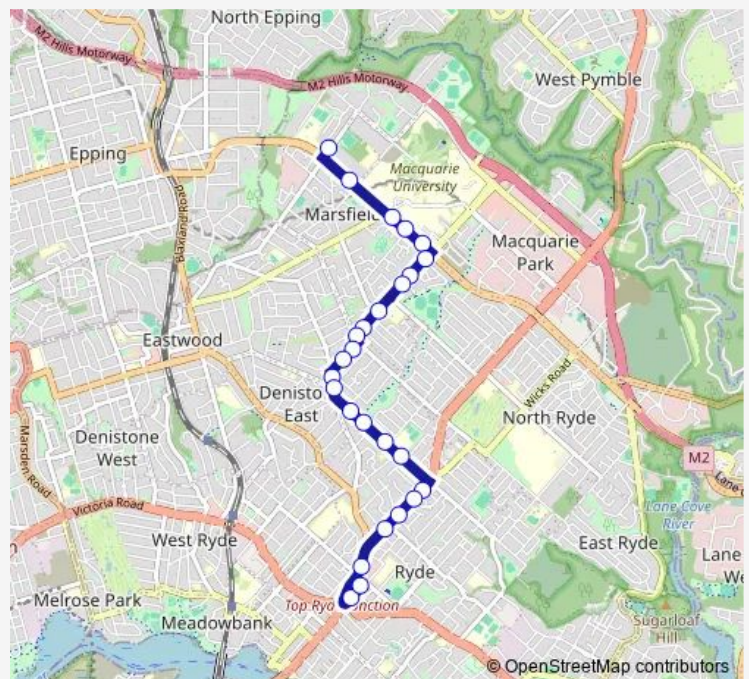

Herring Rd At Patricia St

Herring Rd Before Bridge Rd

Tallwood Av After Bridge Rd

21 Tallwood Av

North Rd After Watts Rd

North Rd After Watts Rd

Quarry Rd After Olive St

Santa Rosa Park, Quarry Rd

Monday 15:37

Tuesday 15:37

Wednesday 15:37

Thursday 15:37

Friday 15:37

Saturday —

Sunday —

Route info

Direction: Epping Boys High School, Vimiera Rd, Stand A

Stops: 26

Trip Duration: 0 hour 23 min

675w — Epping Boys High to Ryde Shops

Lane Cove Rd At Myra Av

Lane Cove Rd After Buffalo Rd

Top Ryde City Shopping Centre, Devlin St

Sunday —

Route info

Direction: Buffalo Rd Before Cressy Rd

Stops: 28

Trip Duration: 0 hour 30 min

Epping Rd After Balaclava Rd

Epping Rd At Culloden Rd

Epping Rd After Culloden Rd