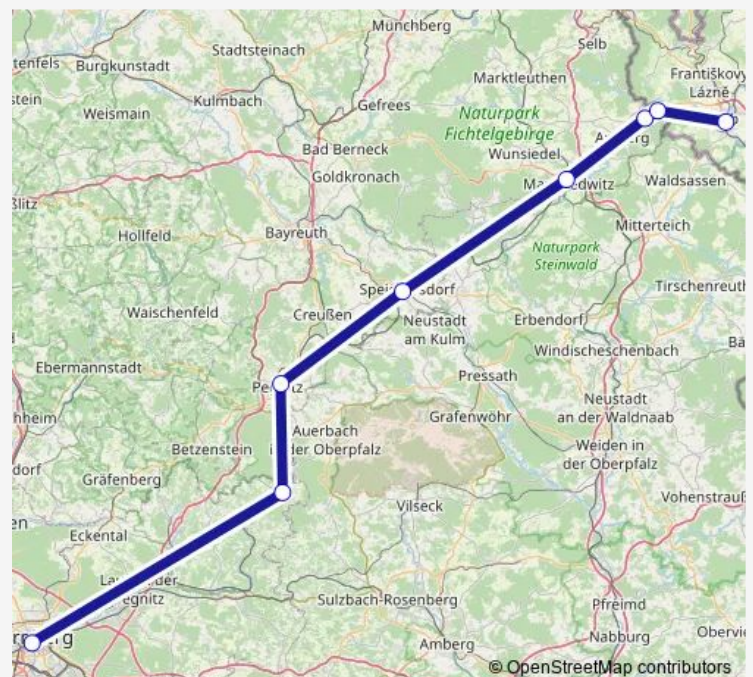

Pegnitz

Kirchenlaibach

Marktrechwitz

Schirnding

Cheb(Gr)

Cheb

Route schedule

Nürnberg Hbf — Cheb

Monday 10:37-14:37

Tuesday 10:37-14:37

Wednesday 10:37-14:37

Thursday 10:37-14:37

Friday 10:37-14:37

Saturday 10:37-14:37

Sunday 10:37-14:37

Route info

Direction: Nürnberg Hbf

Stops: 8

Trip Duration: 1 hour 44 min

■ Re33

BusMaps

Direction

Nürnberg Hbf — Cheb

8 stops