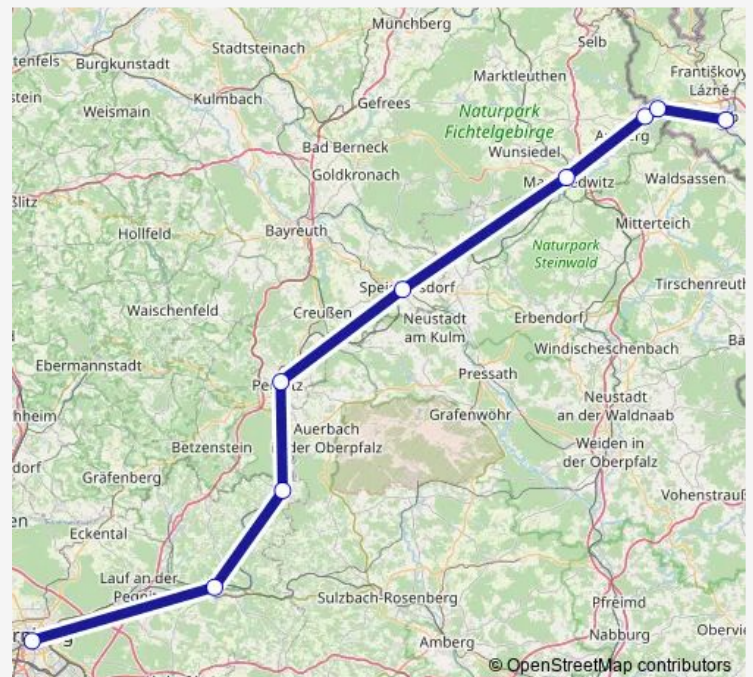

Nürnberg Hbf — Cheb

Monday 16:37-18:37

Tuesday 16:37-18:37

Wednesday 16:37-18:37

Thursday 16:37-18:37

Friday 16:37-18:37

Saturday 16:37-18:37

Sunday 16:37-18:37

Route info

Direction: Nürnberg Hbf

Stops: 9

Trip Duration: 1 hour 48 min

RE33

Direction

Marktredwitz — Cheb

5 stops