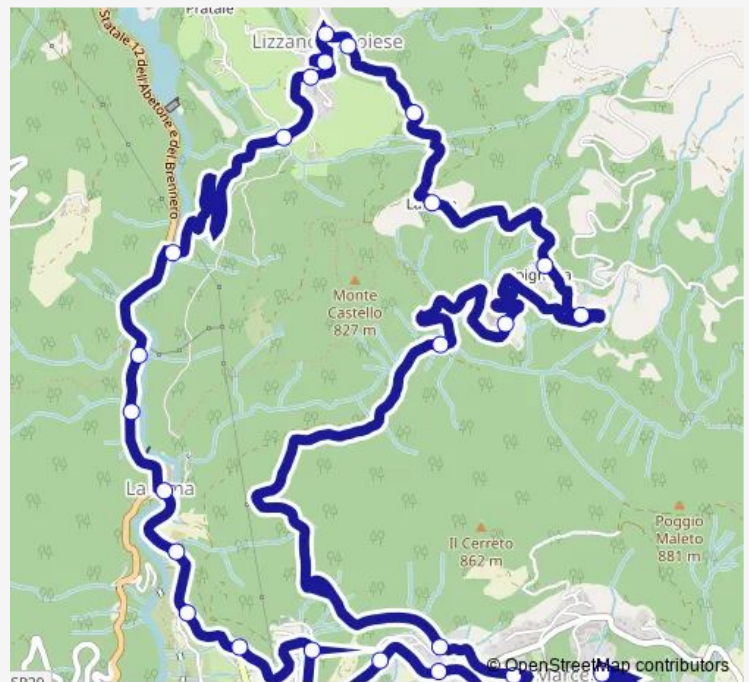

### Route schedule

Popiglio (Capolinea) — San Marcello P.Se (Capolinea)

Monday	13:00
Tuesday	13:00
Wednesday	13:00
Thursday	13:00
Friday	13:00
Saturday	13:00
Sunday	—

### Route info

Direction: Popiglio (Capolinea)

Stops: 25

Trip Duration: 0 hour 30 min

Smc — San Marcello

Via L. De' Lapi (Incr. Via Pascoli)

Via M. D'Azeglio (Ospedale)

San Marcello P.Se (P.Za Matteotti)

## Route info

Direction: Maresca

Stops: 6

Trip Duration: 0 hour 5 min