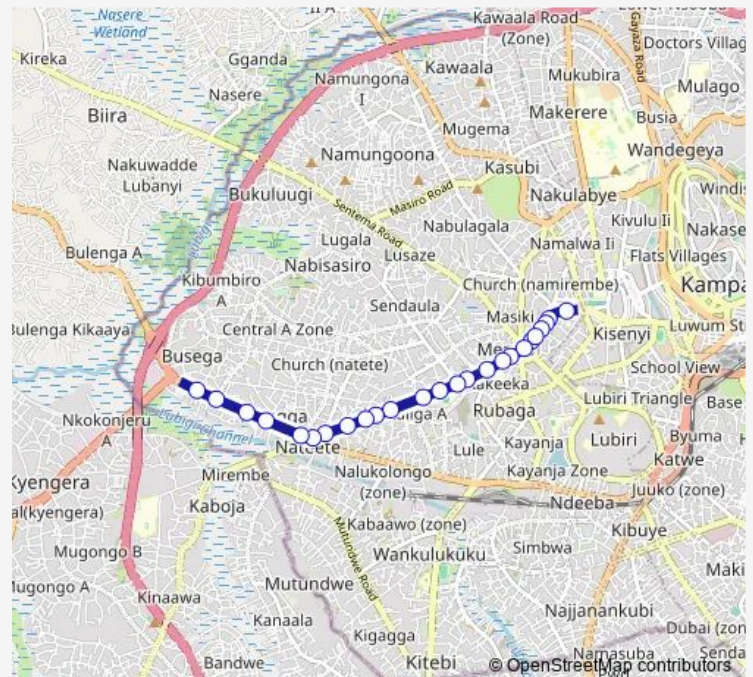

Bus Ka167 Bakuli Stage-Busega

[Go to website](#)

Direction

Victorious Primary School (Bakuli) — Petrocity

25 stops

[Open route schedule](#)

Victorious Primary School (Bakuli)

Sanyu Babies' Home

Thursday 06:30-19:00

Friday 06:30-19:00

Saturday 06:30-19:00

Sunday 06:30-19:00

Route info

Direction: Victorious Primary School (Bakuli)

Stops: 25

Trip Duration: 0 hour 30 min