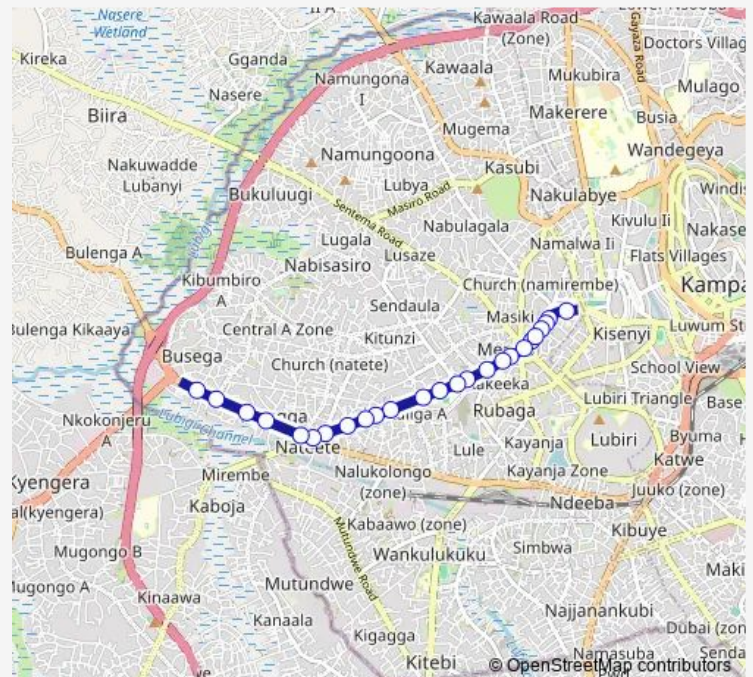

Bus KA167 Bakuli Stage-Busega

[Go to website](#)

Direction

Victorious Primary School (Bakuli) — Petrocity

25 stops

[Open route schedule](#)

Victorious Primary School (Bakuli)

Sanyu Babies' Home

Thursday 06:30-19:00

Friday 06:30-19:00

Saturday 06:30-19:00

Sunday 06:30-19:00

Route info

Direction: Victorious Primary School (Bakuli)

Stops: 25

Trip Duration: 0 hour 29 min