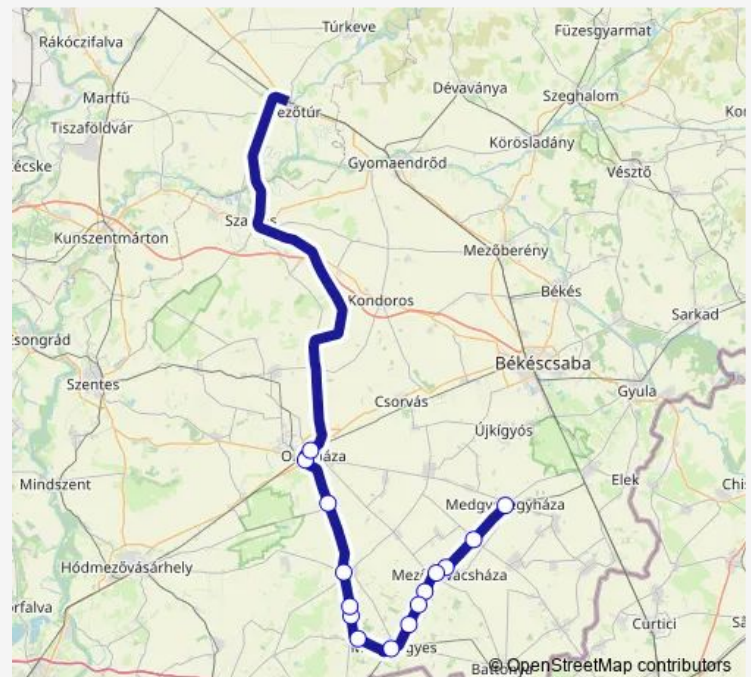

Nagyér

Tótkomlós

Kardoskút

Orosháza felső

Orosháza

Route schedule

Medgyesegyháza — Orosháza

Monday 04:45

Tuesday 04:45

Wednesday 04:45

Thursday 04:45

Friday 04:45

Saturday 04:45

Sunday —

Route info

Direction: Medgyesegyháza

Stops: 15

Trip Duration: 1 hour 48 min

37329

Direction

Medgyesegyháza — Orosháza

15 stops

[Open route schedule](#)

Medgyesegyháza

Monday 04:45

Tuesday 04:45

Wednesday 04:45

Thursday 04:45

Friday 04:45

Saturday 04:45

Sunday 04:45

Route info