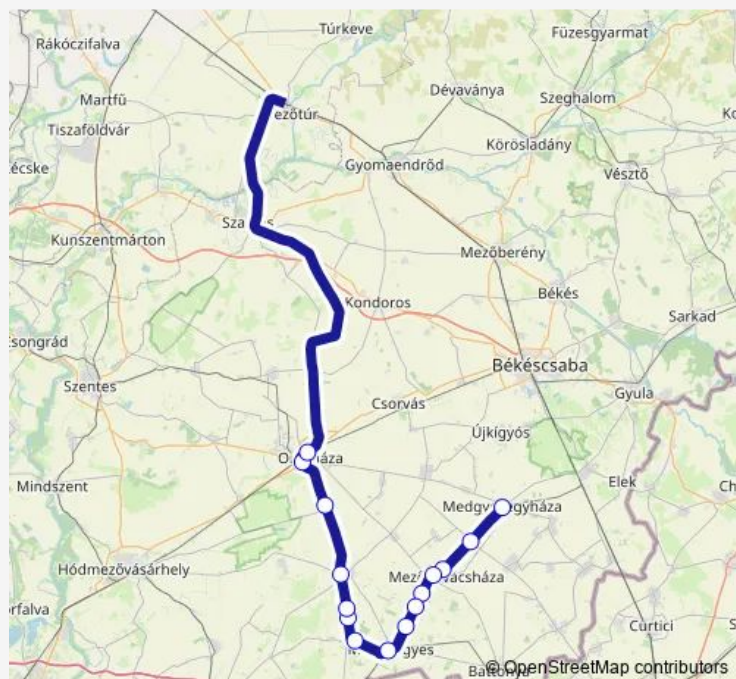

### Route schedule

Medgyesegyháza — Orosháza

Monday 04:45

Tuesday 04:45

Wednesday 04:45

Thursday 04:45

Friday 04:45

Saturday 04:45

### Route info

Direction: Medgyesegyháza

Stops: 15

Trip Duration: 1 hour 48 min

37329