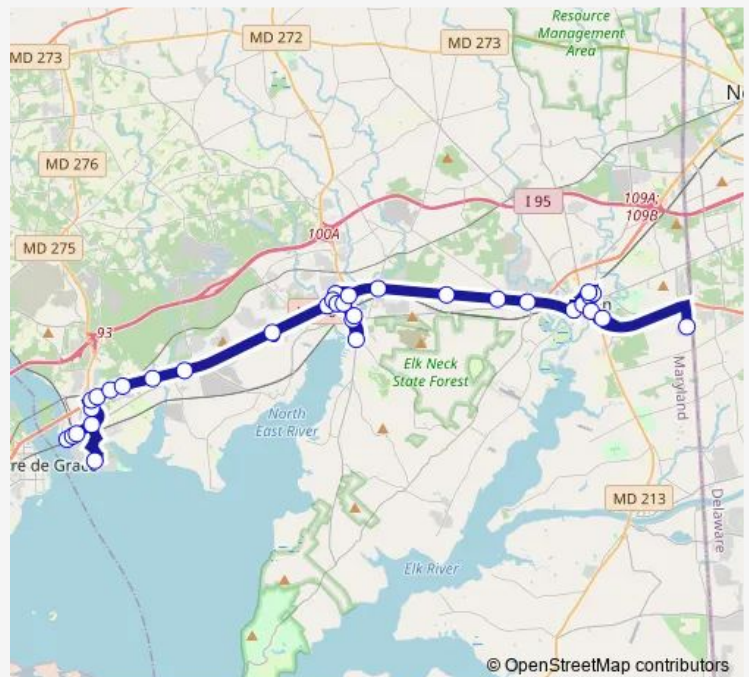

Thursday 06:40-20:26

Friday 06:40-20:26

Saturday 06:40-20:26

Sunday —

Route info

Direction: Perry Point VA Admissions

Stops: 34

Trip Duration: 1 hour 6 min

Cross Country — Cross-County Connection

Dominos Pizza

Montgomery Drive

Activity Center Eb

Golden Kay Apts Eastbound

Old Elk Neck Rd & Route 40

Landing Ln & W Main St

W Main St and Maffitt St

Union Hospital

214 North Street

Cecil College Elkton Station

Davita Dialysis (Call in)

Acme - Big Elk Mall

200 Chesapeake Blvd

Direction

200 Chesapeake Blvd — Perry Point VA Admissions

42 stops

[Open route schedule](#)

200 Chesapeake Blvd

Acme - Big Elk Mall

Union Hospital

214 North Street

Cecil College Elkton Station

W Main St and Maffitt St