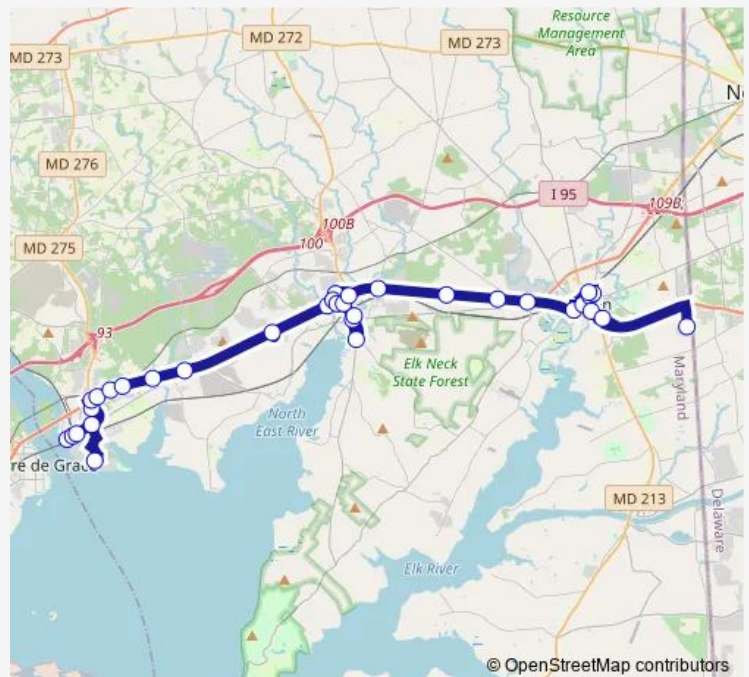

Thursday 06:40-20:26

Friday 06:40-20:26

Saturday 06:40-20:26

Sunday —

Route info

Direction: Perry Point VA Admissions

Stops: 34

Trip Duration: 1 hour 6 min

■ Cross Country — Cross-County Connection

Dominos Pizza

Montgomery Drive

Activity Center Eb

Golden Kay Apts Eastbound

Old Elk Neck Rd & Route 40

Landing Ln & W Main St

W Main St and Maffitt St

Union Hospital

214 North Street

Cecil College Elkton Station

Davita Dialysis (Call in)

Acme - Big Elk Mall

200 Chesapeake Blvd

Direction

200 Chesapeake Blvd — Perry Point VA Admissions

42 stops

[Open route schedule](#)

200 Chesapeake Blvd

Acme - Big Elk Mall

Union Hospital

214 North Street

Cecil College Elkton Station

W Main St and Maffitt St