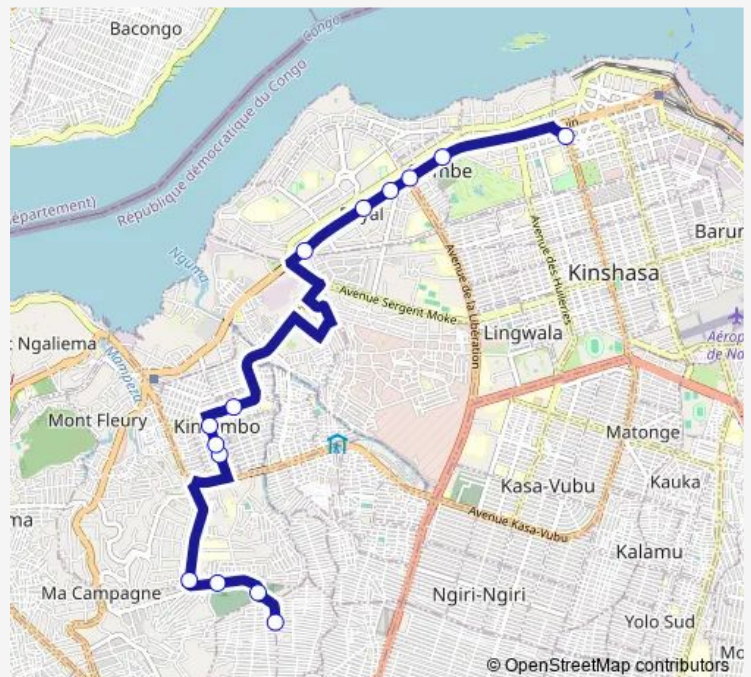

### Route schedule

Unknown — Unknown

Monday 06:47

Tuesday 06:47

Wednesday 06:47

Thursday 06:47

Friday 06:47

Saturday —

### Route info

Direction: Unknown

Stops: 14

Trip Duration: 1 hour 5 min

**Gombe Ville\_ TO \_ Cimetiere Kitambo**

**Direction**

Unknown — Unknown

10 stops