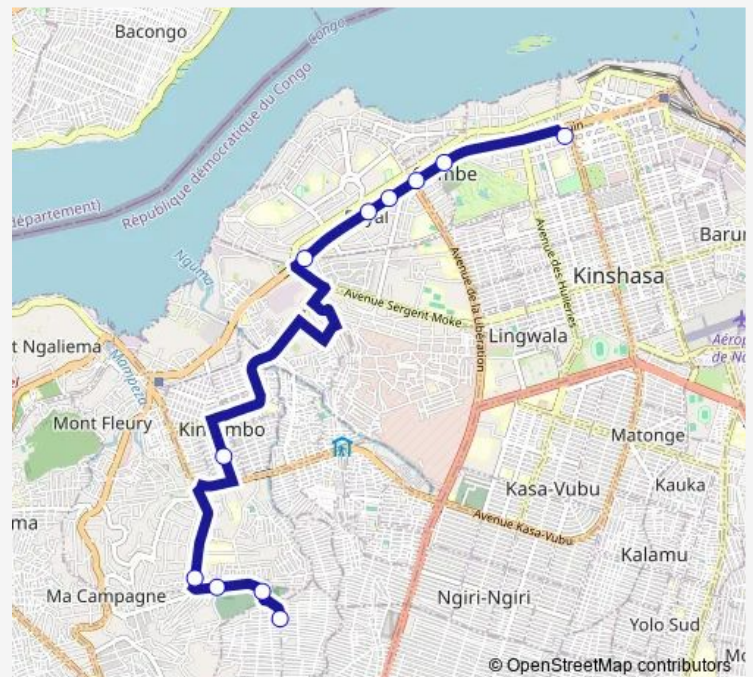

Saturday —

Sunday —

Route info

Direction: Unknown

Stops: 11

Trip Duration: 1 hour 7 min

■ Gombe Ville_ TO _ Cimetiere Kitambo

Direction

Unknown — Unknown

8 stops

[Open route schedule](#)

Unknown

Unknown

Unknown

Unknown

Unknown

Unknown

Unknown

Unknown

Route schedule

Unknown — Unknown

Monday 16:36

Tuesday 16:36

Wednesday 16:36

Thursday 16:36

Friday 16:36

Saturday —

Sunday —

Route info

Direction: Unknown

Stops: 8

Trip Duration: 1 hour 8 min