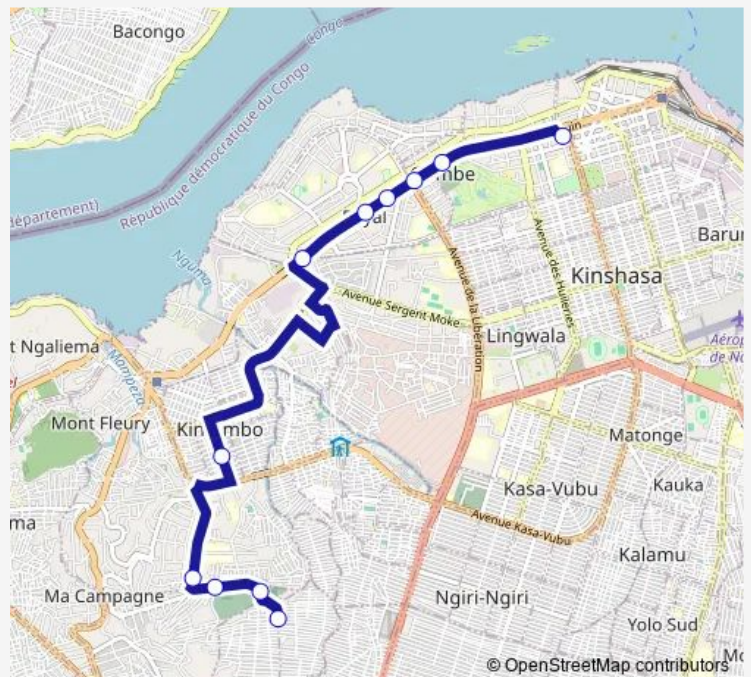

### Direction

Unknown — Unknown

11 stops

[Open route schedule](#)

Unknown

Unknown

Unknown

Unknown

### Route schedule

Unknown — Unknown

Monday 18:18

Tuesday 18:18

Wednesday 18:18

Thursday 18:18

Friday 18:18

Saturday —

### Route info

Direction: Unknown

Stops: 11

Trip Duration: 1 hour 7 min

■ Gombe Ville\_ TO \_ Cimetiere Kitambo

**Direction**

Unknown — Unknown

8 stops

Unknown

**Route schedule**

Unknown — Unknown

Monday 16:36

Tuesday 16:36

Wednesday 16:36

Thursday 16:36

Friday 16:36