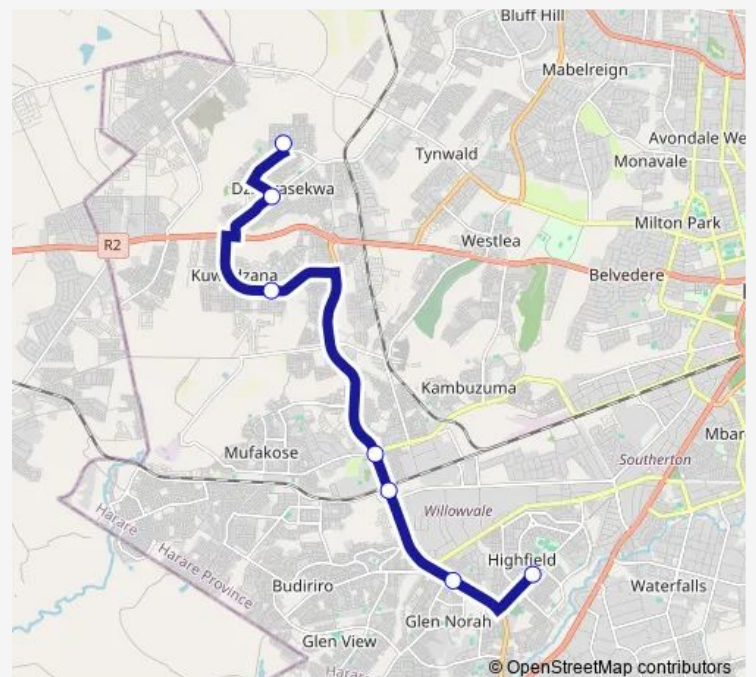

**Communal Taxi Service Dzivarasekwa to Machipisa**[Go to website](#)**Direction**

Dzivarasekwa — Machipisa Police Station

7 stops

[Open route schedule](#)

Dzivarasekwa

Fundo Council Primary School

Kuwadzana 4 Shops Hub

Corner Kambuzuma Road and High Glen Road

Marimba Road

Western Triangle

Machipisa Police Station

**Route schedule**

Dzivarasekwa — Machipisa Police Station

|           |       |
|-----------|-------|
| Monday    | 10:24 |
| Tuesday   | 10:24 |
| Wednesday | 10:24 |
| Thursday  | 10:24 |
| Friday    | 10:24 |
| Saturday  | 10:24 |
| Sunday    | 10:24 |

**Route info**

Direction: Dzivarasekwa

Stops: 7

Trip Duration: 1 hour 11 min

Dzivarasekwa to Machipisa

Communal Taxi Service time schedules and route maps are available in an offline PDF at [busmaps.com](https://busmaps.com). Use the [busmaps.com](https://busmaps.com) website to see live bus times, train schedule or subway schedule, and step-by-step directions for all public transit in Harare