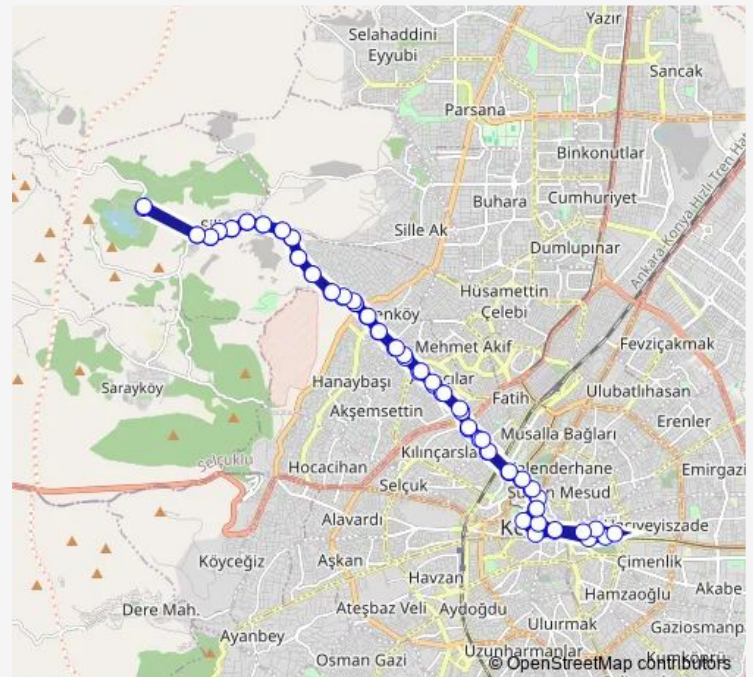

Arif

Salkim

Gökçedağ

Route schedule

Sille Baraji — Sille Baraji

Monday	06:15-00:20 ⁺¹
Tuesday	06:15-00:20 ⁺¹
Wednesday	06:15-00:20 ⁺¹
Thursday	06:15-00:20 ⁺¹
Friday	06:15-00:20 ⁺¹
Saturday	06:15-00:25 ⁺¹
Sunday	07:25-00:25 ⁺¹

Route info

Direction: Sille Baraji

Stops: 69

Trip Duration: 1 hour 5 min

64-B — Sille - Sille Mkm

BusMaps

Yeditepe

Büyükbayram Ortaokulu