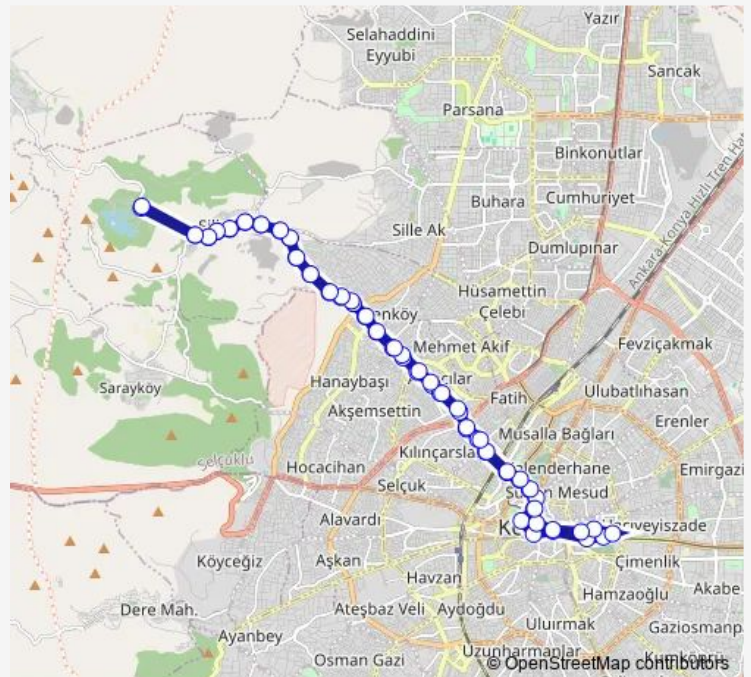

### Route schedule

Sille Baraji — Sille Baraji

Monday	06:15-00:20 <sup>+1</sup>
Tuesday	06:15-00:20 <sup>+1</sup>
Wednesday	06:15-00:20 <sup>+1</sup>
Thursday	06:15-00:20 <sup>+1</sup>
Friday	06:15-00:20 <sup>+1</sup>
Saturday	06:15-00:25 <sup>+1</sup>
Sunday	07:25-00:25 <sup>+1</sup>

### Route info

Direction: Sille Baraji

Stops: 69

Trip Duration: 1 hour 0 min

64-B — Sille - Sille Mkm

BusMaps

Yeditepe

Büyükbayram Ortaokulu