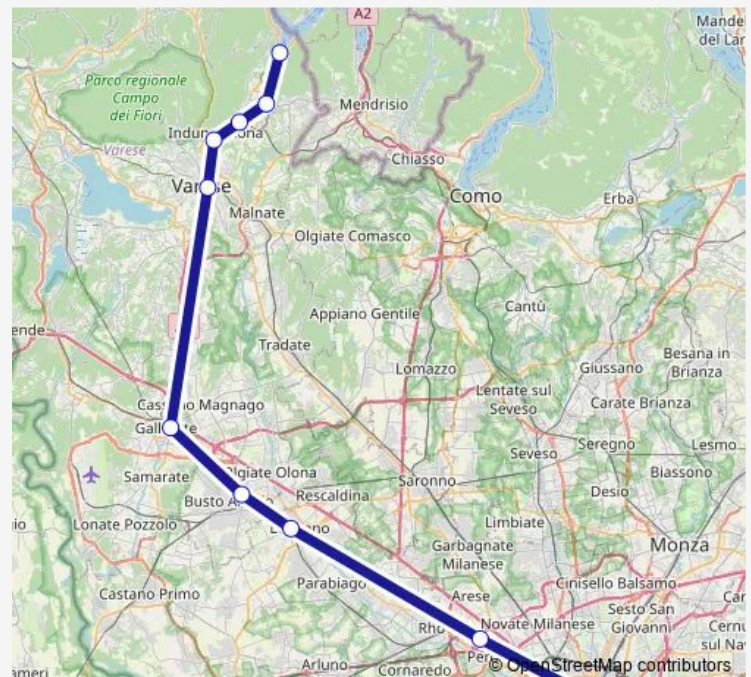

Rail RE 5 Porto Ceresio-Varese-Gallarate-Milano

[Go to website](#)**Direction**

Porto Ceresio — Milano Porta Garibaldi

10 stops

[Open route schedule](#)

Porto Ceresio

Bisuschio Viggio'

Arcisate

Induno Olona

Varese

Gallarate

Busto Arsizio

Legnano

Rho Fiera Milano

Milano Porta Garibaldi

Route schedule

Porto Ceresio — Milano Porta Garibaldi

Monday 05:16-20:16

Tuesday 05:16-20:16

Wednesday 05:16-20:16

Thursday 05:16-20:16

Friday 05:16-20:16

Saturday 05:16-20:16

Sunday 05:16-20:16

Route info

Direction: Porto Ceresio

Stops: 10

Trip Duration: 1 hour 12 min

RE 5 — Porto Ceresio-Varese-Gallarate-Milano

Direction

Porto Ceresio — Milano Porta Garibaldi

15 stops