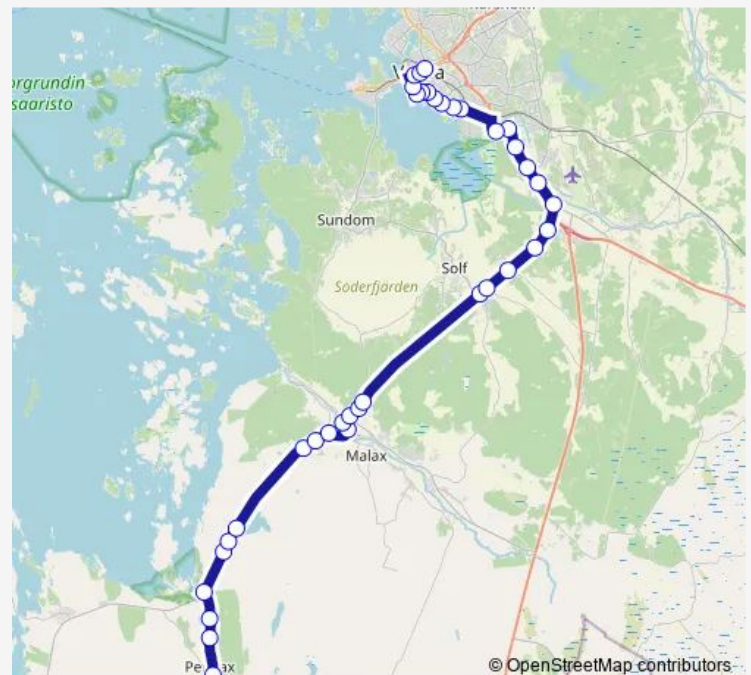

Thursday 08:45

Friday 08:45

Saturday —

Sunday —

Route info

Direction: Petolahti P

Stops: 37

Trip Duration: 0 hour 45 min