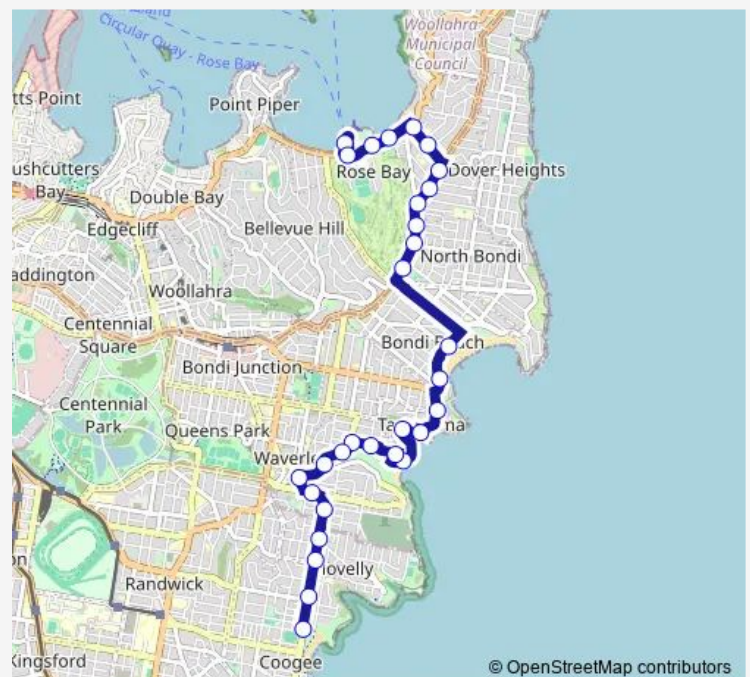

Wednesday —

Thursday —

Friday —

Saturday 09:15-18:45

Sunday 09:15-18:45

Route info

Direction: Arden St At Dolphin St

Stops: 28

Trip Duration: 0 hour 35 min

362 — Rose Bay to Coogee

Old South Head Rd At Wilberforce Av

Old South Head Rd At Dover Rd

Dover Rd At New South Head Rd

New South Head Rd At Newcastle St

New South Head Rd At Norwich Rd

New South Head Rd At Kent Rd

Rose Bay Pontoon

Direction

Rose Bay Pontoon — Arden St At Dolphin St

30 stops

[Open route schedule](#)

Rose Bay Pontoon

New South Head Rd Opp Elanora St

Tamarama Beach, Tamarama Marine Dr

Bronte Marine Dr Opp Hewlett St

Bayview St At Hewlett St

Hewlett St Opp Alfred St

Hewlett St At Murray St

Murray St Opp The Sydney Clinic

Murray St At Bronte Rd

Leichhardt St At Bronte Rd