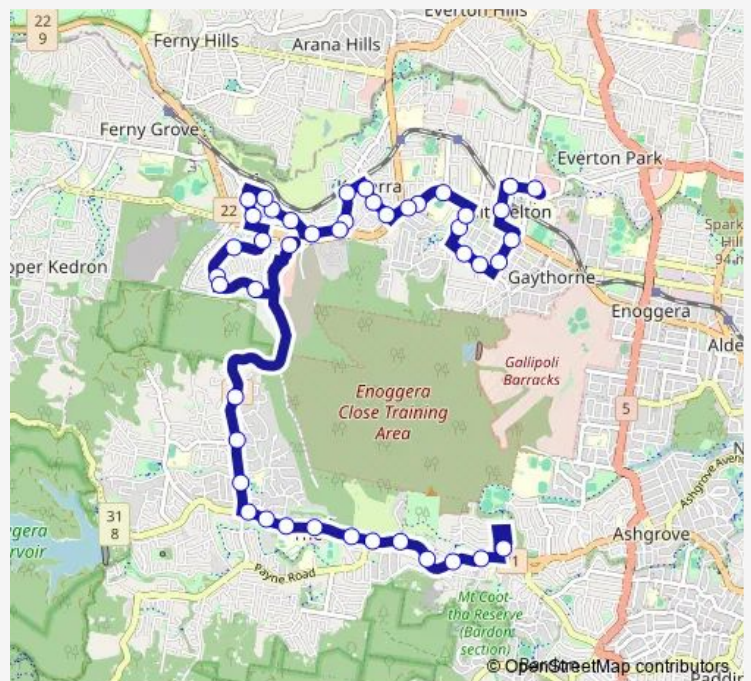

Great Western Shopping Centre

Mungarie St near Keryn Pl

Mungarie St at Cobalt St

Cobalt St at Balvenie St

Cobalt St at Kindilan Place

Cobalt St at Onyx St

Camoola St at Bowyer St, stop 36a

Route schedule

Royal Pde near Gresham St, stop 26 — Brookside Shopping Centre

Monday 15:38-17:13

Tuesday 15:38-17:13

Wednesday 15:38-17:13

Thursday 15:38-17:13

Friday 15:38-17:13

Saturday 08:38-14:38

Sunday —

Route info

Direction: Royal Pde near Gresham St, stop 26

Stops: 45

Trip Duration: 0 hour 45 min

362 — Ashgrove - Brookside

Camoola St near Avington St, stop 37

Eidsvold St near Camoola St, stop 36

Eidsvold St at Welford St, stop 35