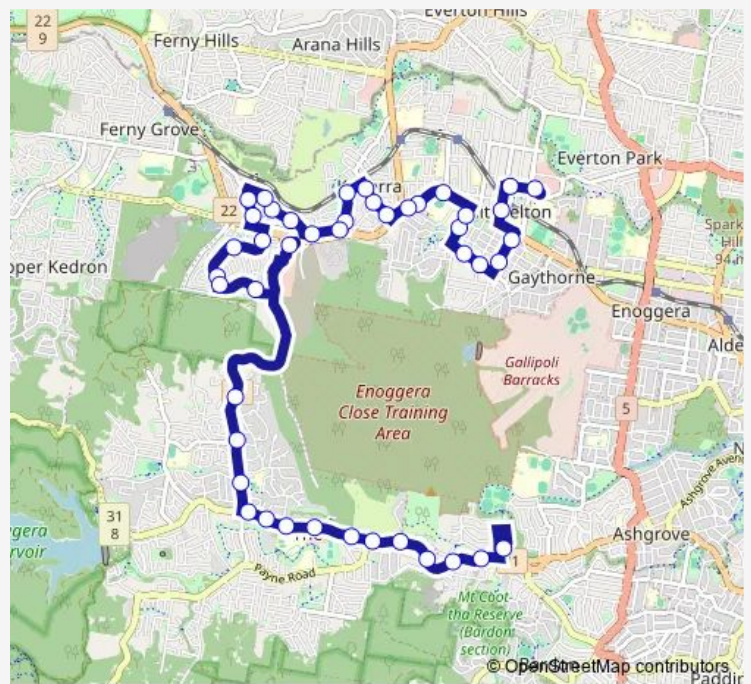

Bus 362 Ashgrove - Brookside

[Go to website](#)

Direction
 Royal Pde near Gresham St, stop 26 — Brookside Shopping Centre

45 stops

[Open route schedule](#)

- Royal Pde near Gresham St, stop 26
- Waterworks Rd at Firhill Street, stop 26
- Waterworks Rd at Acton Street, stop 27
- Waterworks Rd at Glenquarie Place, stop 29
- Waterworks Rd at Cooina Street, stop 30
- Waterworks Rd at Payne Road, stop 31
- Waterworks Rd at Jevons Street, stop 32
- Waterworks Rd at The Gap Village, stop 33
- Waterworks Rd at Gap High School, stop 34
- Waterworks Rd at Gap Uniting Church, stop 35
- Settlement Rd at Gap Primary School, stop 36
- Settlement Rd at Chaprowe Street, stop 37
- Settlement Rd near Kaloma Rd
- Settlement Rd near Tingward St
- Great Western Shopping Centre
- Mungarie St near Keryn Pl
- Mungarie St at Cobalt St
- Cobalt St at Balvenie St
- Cobalt St at Kindilan Place
- Cobalt St at Onyx St
- Camoola St at Bowyer St, stop 36a

Route schedule

Royal Pde near Gresham St, stop 26 — Brookside Shopping Centre

Monday	15:38-17:13
Tuesday	15:38-17:13
Wednesday	15:38-17:13
Thursday	15:38-17:13
Friday	15:38-17:13
Saturday	08:38-14:38
Sunday	—

Route info

Direction: Royal Pde near Gresham St, stop 26

Stops: 45

Trip Duration: 0 hour 40 min

362 — Ashgrove - Brookside

Camoola St near Avington St, stop 37

Eidsvold St near Camoola St, stop 36

Eidsvold St at Welford St, stop 35

Brookside Shopping Centre

Direction

Royal Pde near Gresham St, stop 26 — Brookside Shopping Centre

45 stops

[Open route schedule](#)

Royal Pde near Gresham St, stop 26

Waterworks Rd at Firhill Street, stop 26