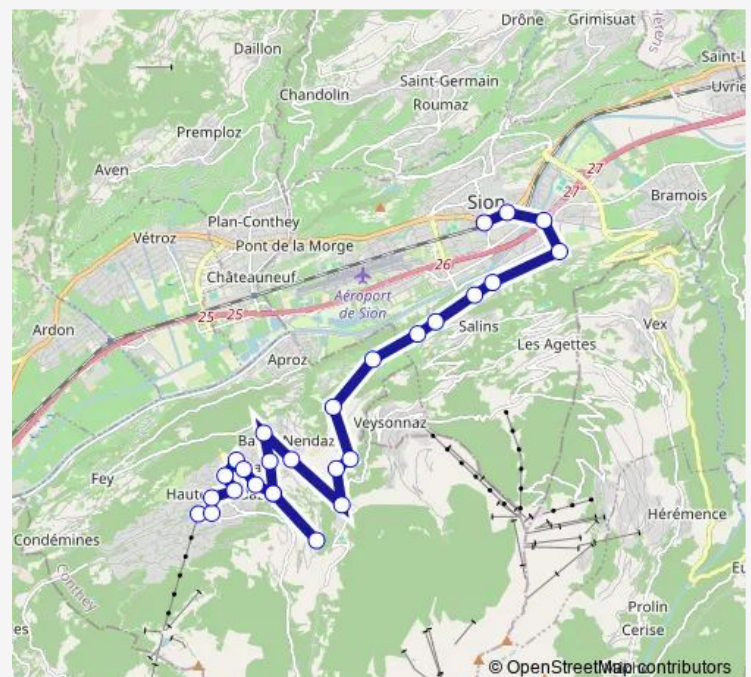

### Route schedule

Haute-Nendaz, télécabine — Sion, poste/gare

Monday 11:05

Tuesday 11:05

Wednesday 11:05

Thursday 11:05

Friday 11:05

Saturday —

### Route info

Direction: Haute-Nendaz, télécabine

Stops: 27

Trip Duration: 0 hour 47 min

Salins, Turin

Salins, Le Parfait

Sion, Les Fournaises

Sion, Pont-du-Rhône