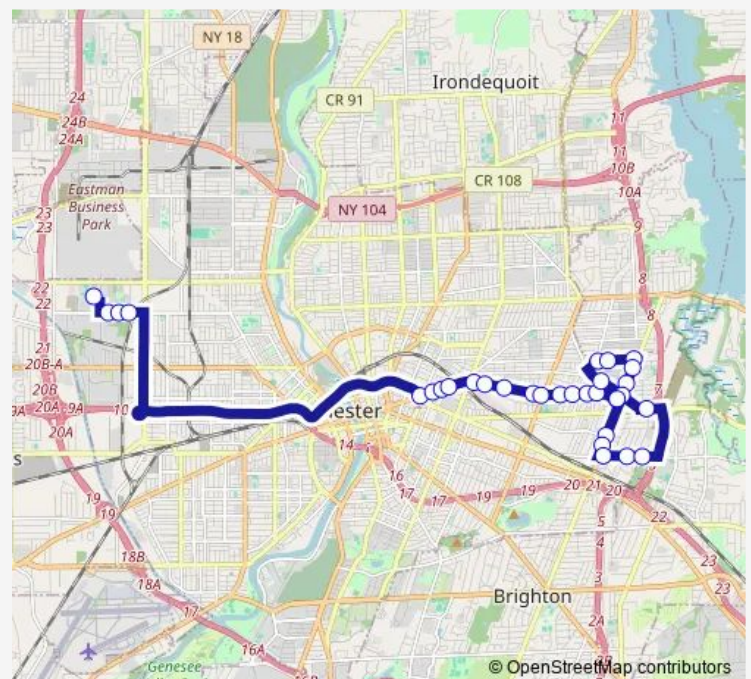

### Route schedule

Edison Tech High School — Main & Winton

Monday 14:40

Tuesday 14:40

Wednesday 14:40

Thursday 14:40

Friday 11:10-14:40

Saturday —

### Route info

Direction: Edison Tech High School

Stops: 32

Trip Duration: 0 hour 41 min

362 — Nwintonvillage/Colfax

Blossom & Bobrich

Blossom & Gas Light

Browncroft & Newcastle

**Direction**

Main &amp; Winton — Edison Tech High School

30 stops

[Open route schedule](#)

Main &amp; Winton

Winton &amp; Humboldt

Winton &amp; Balsam

Blossom &amp; Winton

## Route info

Direction: Main &amp; Winton

Stops: 30

Trip Duration: 0 hour 45 min

Main & Birch

Main & Prince

Main & Alexander

Main & Union