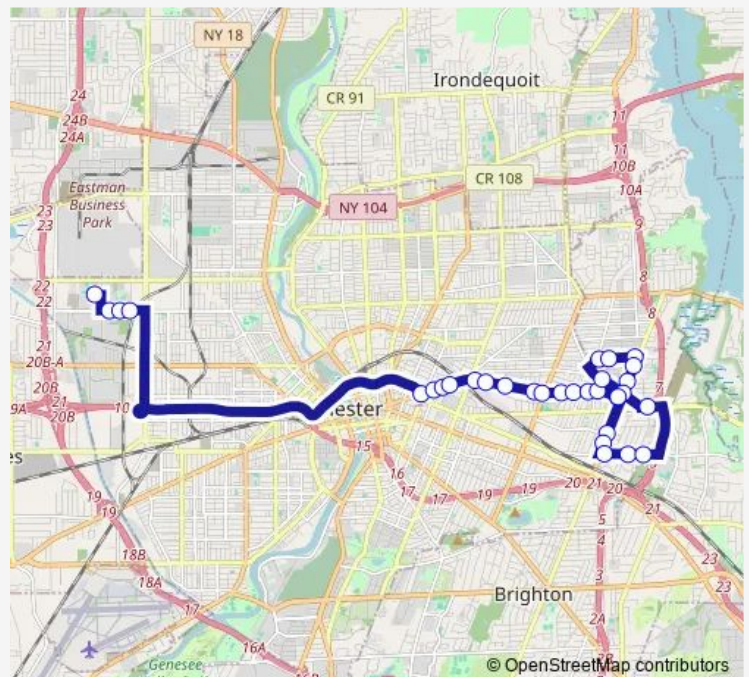

Winton & Humboldt

Winton & Balsam

Blossom & Winton

Route schedule

Edison Tech High School — Main & Winton

Monday 14:40

Tuesday 14:40

Wednesday 14:40

Thursday 14:40

Friday 11:10-14:40

Saturday —

Sunday —

Route info

Direction: Edison Tech High School

Stops: 32

Trip Duration: 0 hour 41 min

Winton & Dalkeith

Winton & Royleston

Winton & Merchants

Main & Winton

Direction

Main & Winton — Edison Tech High School

30 stops

[Open route schedule](#)

Saturday —

Sunday —

Route info

Direction: Main & Winton

Stops: 30

Trip Duration: 0 hour 45 min

Main & Birch

Main & Prince