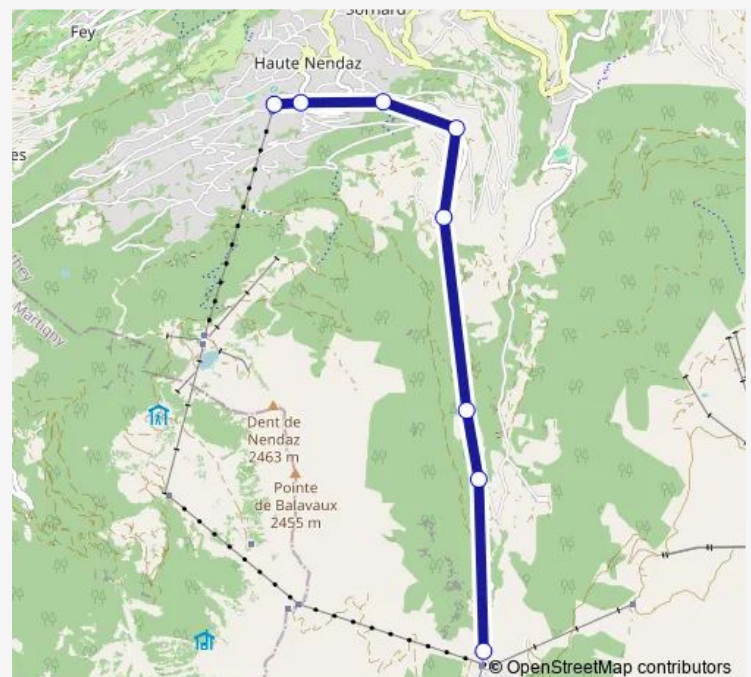

Wednesday 09:20-17:48

Thursday 09:20-17:48

Friday 09:20-17:48

Saturday 09:20-17:48

Sunday 09:20-17:48

Route info

Direction: Siviez (Super-Nendaz)

Stops: 8

Trip Duration: 0 hour 18 min

Direction

Haute-Nendaz, télécabine — Siviez (Super-Nendaz)

8 stops

[Open route schedule](#)

Haute-Nendaz, télécabine

Haute-Nendaz, bif. Le Déserteur

Haute-Nendaz, bif. Pattier

Tuesday 08:50

Wednesday 08:50

Thursday 08:50

Friday 08:50

Saturday 08:50

Sunday 08:50

Route info

Direction: Haute-Nendaz, télécabine

Monday 09:50-17:29

Tuesday 09:50-17:29

Wednesday 09:50-17:29

Thursday 09:50-17:29

Friday 09:50-17:29

Saturday 09:50-17:29

Sunday 09:50-17:29

Route info