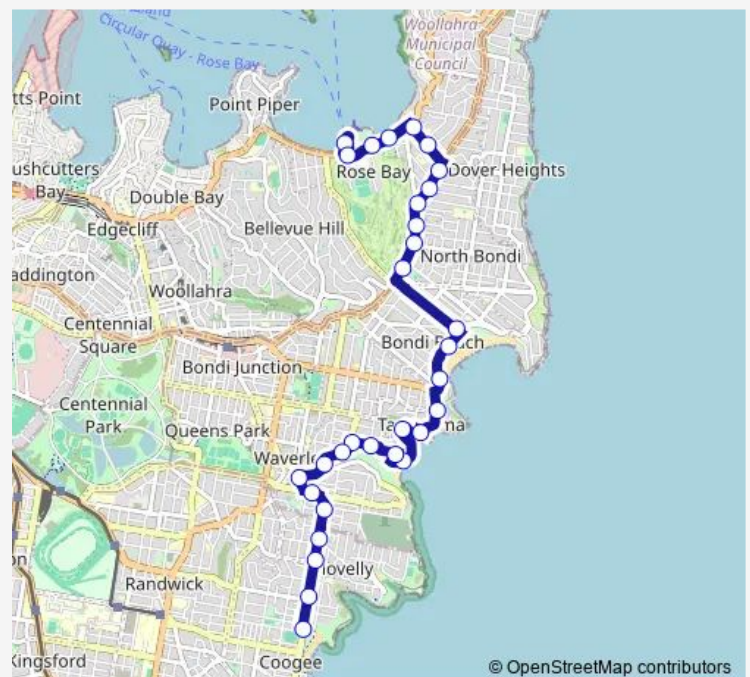

Tuesday —

Wednesday —

Thursday —

Friday —

Saturday 09:15-18:45

Sunday 09:15-18:45

Route info

Direction: Arden St At Dolphin St

Stops: 28

Trip Duration: 0 hour 35 min

362 — Rose Bay to Coogee

Old South Head Rd At Wilberforce Av

Old South Head Rd At Dover Rd

Dover Rd At New South Head Rd

New South Head Rd At Newcastle St

New South Head Rd At Norwich Rd

Pacific St At Gaerloch Av

Tamarama Beach, Tamarama Marine Dr

Bronte Marine Dr Opp Hewlett St

Bayview St At Hewlett St

Hewlett St Opp Alfred St

Hewlett St At Murray St

Murray St Opp The Sydney Clinic

Murray St At Bronte Rd

Saturday 09:32-19:32

Sunday 09:32-19:32

Route info

Direction: Rose Bay Pontoon

Stops: 31

Trip Duration: 0 hour 35 min

Macpherson St At Lugar St

Clovelly Public School, Arden St