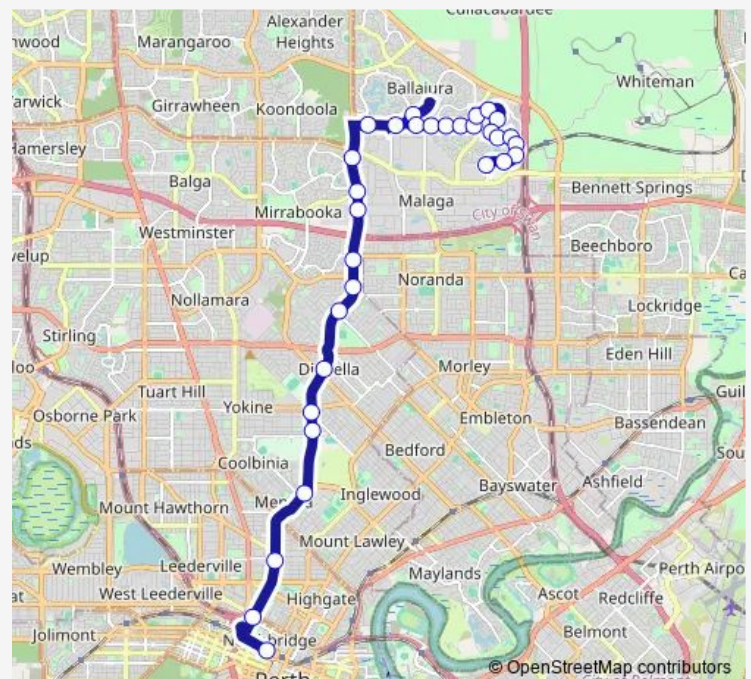

Alexander Dr Before Australis Av

Alexander Dr After Victoria Rd

Alexander Dr After Widgee Rd

### Route schedule

Guadalupe Dr After Marshall Rd — Perth Busport Zone B

Monday 05:21-21:55

Tuesday 05:21-21:55

Wednesday 05:21-21:55

Thursday 05:21-21:55

Friday 05:21-21:55

Saturday 06:46-21:51

### Route info

Direction: Guadalupe Dr After Marshall Rd

Stops: 30

Trip Duration: 0 hour 43 min

Alexander Dr Before Gordon Rd

Alexander Dr Before Light St

Alexander Dr After Waverley St

Alexander Dr Before Homer St

## Route info

Direction: Perth Busport Zone A

Stops: 31

Trip Duration: 0 hour 52 min

Hamelin Dr After Wyperfield Gdns

Guadalupe Dr After Hamelin Dr

Guadalupe Dr After Tabubil Gdns

Guadalupe Dr After Cootha Ct