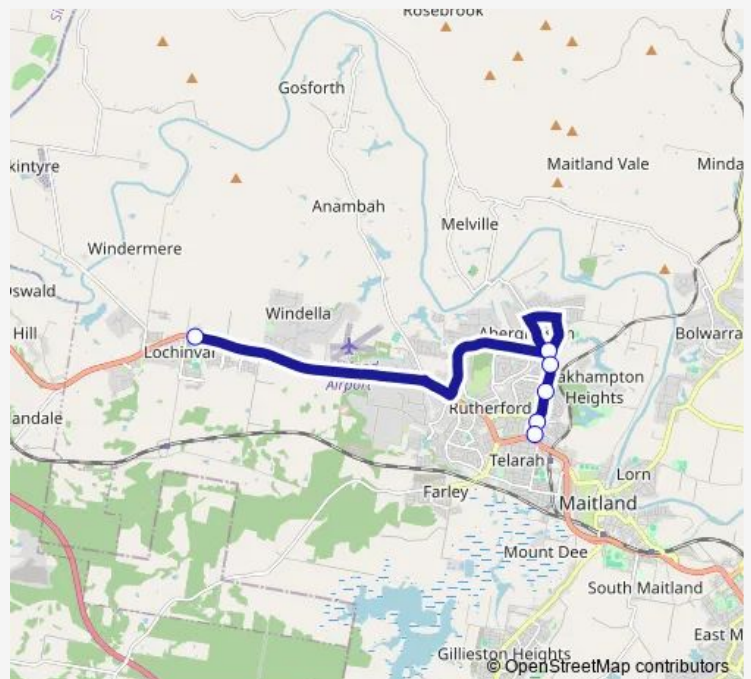

### Direction

All Saints College, New England Hwy — Aberglasslyn Rd At Queen St

6 stops

[Open route schedule](#)

All Saints College, New England Hwy

Mckeachie Dr After Aberglasslyn Rd (Hail And Ride)

Aberglasslyn Rd Opp Avery St

Aberglasslyn Rd Opp Fullford Cove

Aberglasslyn Rd Opp Third Av

Aberglasslyn Rd At Queen St

### Route schedule

All Saints College, New England Hwy — Aberglasslyn Rd At Queen St

Monday	15:52
Tuesday	15:52
Wednesday	15:52
Thursday	15:52
Friday	15:52
Saturday	—
Sunday	—

### Route info

Direction: All Saints College, New England Hwy

Stops: 6

Trip Duration: 0 hour 25 min

2706 — All Saints College St Josephs Campus to Aberglasslyn

2706 School Bus time schedules and route maps are available in an offline PDF at [busmaps.com](https://busmaps.com). Use the [busmaps.com](https://busmaps.com) website to see live bus times, train schedule or subway schedule, and step-by-step directions for all public transit in Maitland