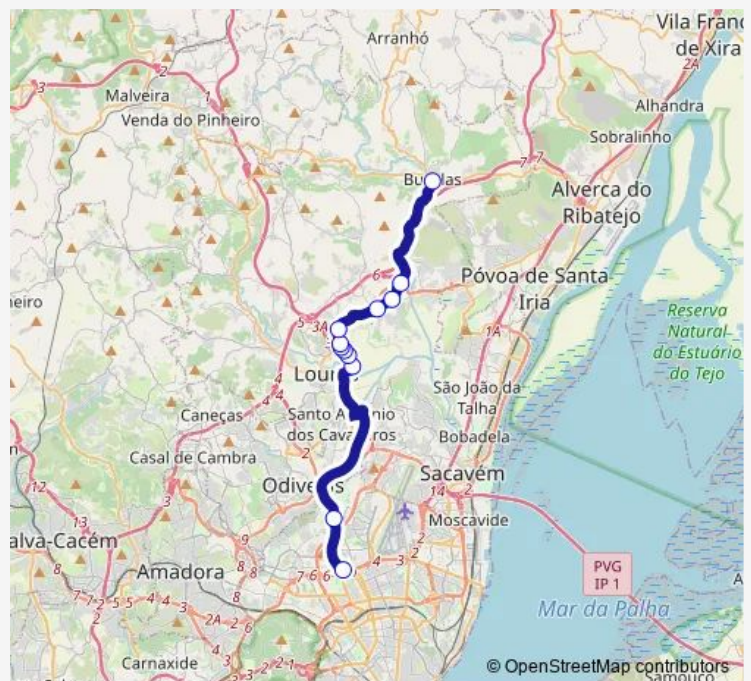

Infantado (X) Via Rápida

S Roque (X) A Das Lebres

R Santo Antão 2 (Jardim)

R Alfredo Dinis (Chafariz)

En 115 (Rotunda)

Rua Marquês de Pombal (Terminal RI)

Route schedule

Campo Grande (Metro) P11 — Rua Marquês de Pombal (Terminal RI)

Monday	06:25-19:30
Tuesday	06:25-19:30
Wednesday	06:25-19:30
Thursday	06:25-19:30
Friday	06:25-19:30
Saturday	—
Sunday	—

Route info

Direction: Campo Grande (Metro) P11

Stops: 8

Trip Duration: 0 hour 35 min

Tuesday 06:25-19:30

Wednesday 06:25-19:30

Thursday 06:25-19:30

Friday 06:25-19:30

Saturday —

Sunday —

Route info

Direction: Lgo Espírito Santo (Igreja)