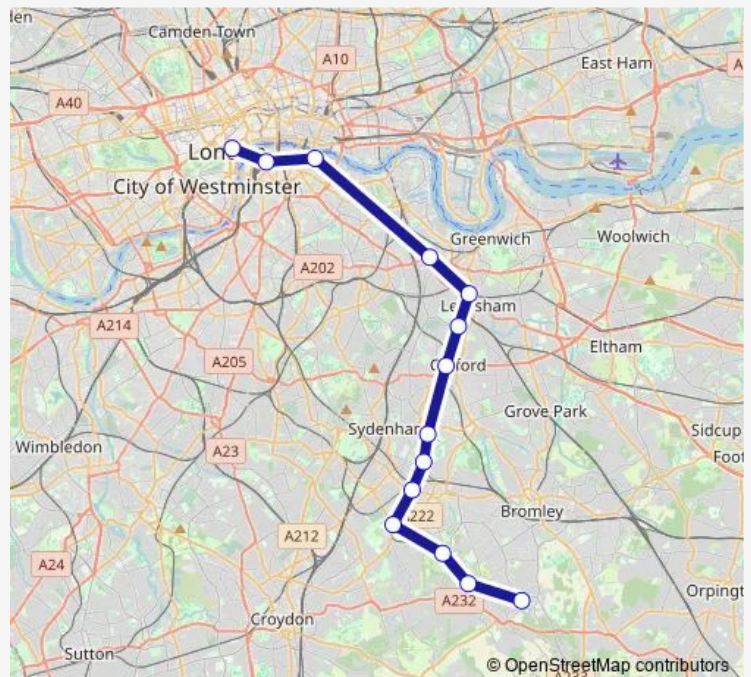

### Direction

London Charing Cross — Hayes (Kent)

14 stops

[Open route schedule](#)

London Charing Cross

London Waterloo East

London Bridge

New Cross

West Wickham

Hayes (Kent)

### Route schedule

London Charing Cross — Hayes (Kent)

Monday	06:07-00:07 <sup>+1</sup>
Tuesday	00:07-23:37
Wednesday	06:07-00:07 <sup>+1</sup>
Thursday	00:07-00:07 <sup>+1</sup>
Friday	00:07-00:07 <sup>+1</sup>
Saturday	00:07-00:07 <sup>+1</sup>
Sunday	00:07-23:59

### Route info

Direction: London Charing Cross

Stops: 14

Trip Duration: 0 hour 43 min

■ Se:Chx->Hys — SE train service from CHX to Hys

Se:Chx->Hys Rail time schedules and route maps are available in an offline PDF at [busmaps.com](https://busmaps.com). Use the [busmaps.com](https://busmaps.com) website to see live bus times, train schedule or subway schedule, and step-by-step directions for all public transit in London