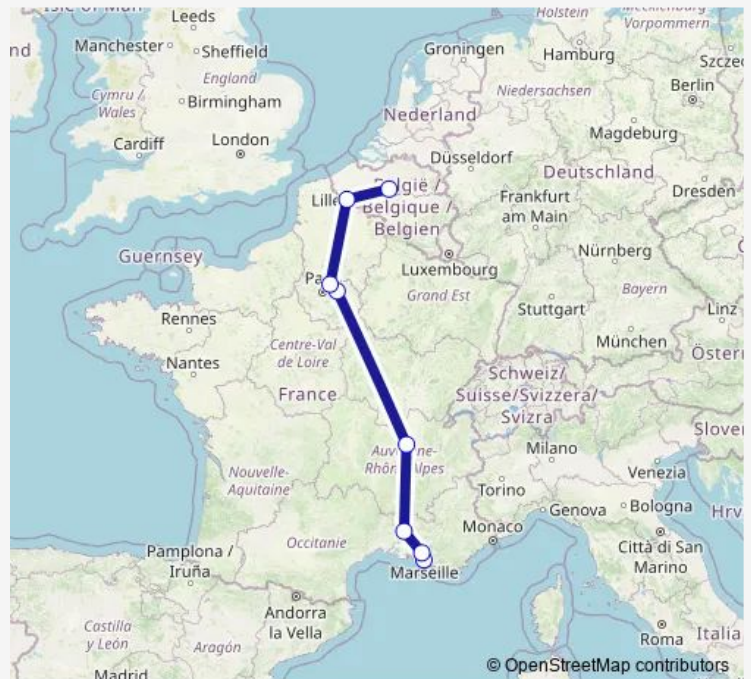

Rail 001B Lille - Mediterranee Tgv

[Go to website](#)

Direction

Lille Europe — Marseille Saint-Charles

9 stops

[Open route schedule](#)

Lille Europe

Arras

TGV Haute Picardie

Aéroport Charles de Gaulle 2 Tgv

Marne-la-Vallée Chessy

Lyon Part Dieu

Avignon Tgv

Aix-en-Provence Tgv

Marseille Saint-Charles

Route schedule

Lille Europe — Marseille Saint-Charles

Monday 05:58-18:22

Tuesday 05:58-18:22

Wednesday 05:58-18:22

Thursday 05:58-18:22

Friday 05:58-18:22

Saturday 09:00-09:01

Sunday —

Route info

Direction: Lille Europe

Stops: 9

Trip Duration: 5 hour 30 min

001B — Lille - Mediterranee Tgv

Direction

Marseille Saint-Charles — Bruxelles Midi

8 stops