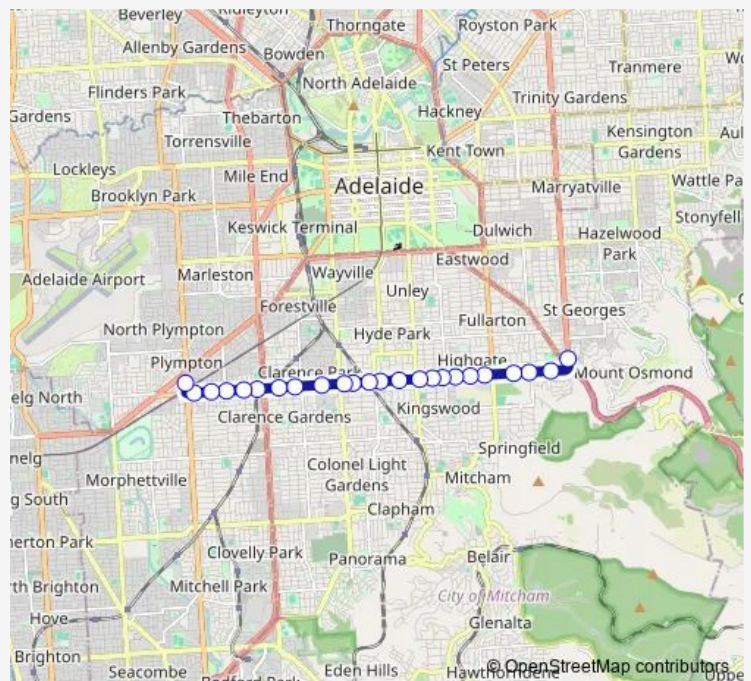

Stop 20 Crittenden Rd - North East side

Stop 19 Crittenden Rd - North East side

Stop 18 Crittenden Rd - North East side

Stop 16 Grange Rd - North side

Stop 207 Holbrooks Rd - East side

Stop 206 Holbrooks Rd - East side

Route schedule

Zone A Arndale Interchange — Stop 12 Marion Rd - East side

Monday 18:15-18:55

Tuesday 18:15-18:55

Wednesday 18:15-18:55

Thursday 18:15-18:55

Friday 18:15-18:55

Saturday 17:13

Sunday —

Route info

Direction: Zone A Arndale Interchange

Stops: 40

Trip Duration: 0 hour 31 min

100P — Arndale Centre Interchange to Plympton

Stop 205 Holbrooks Rd - East side

Stop 13 Holbrooks Rd - East side

Stop 10 Holbrooks Rd - East side

Stop 9A Holbrooks Rd - East side

Stop 8A Marion Rd - East side

Stop 8B Marion Rd - East side

Stop 8C Marion Rd - East side

Stop 8D Marion Rd - East side

Stop 8E Marion Rd - East side