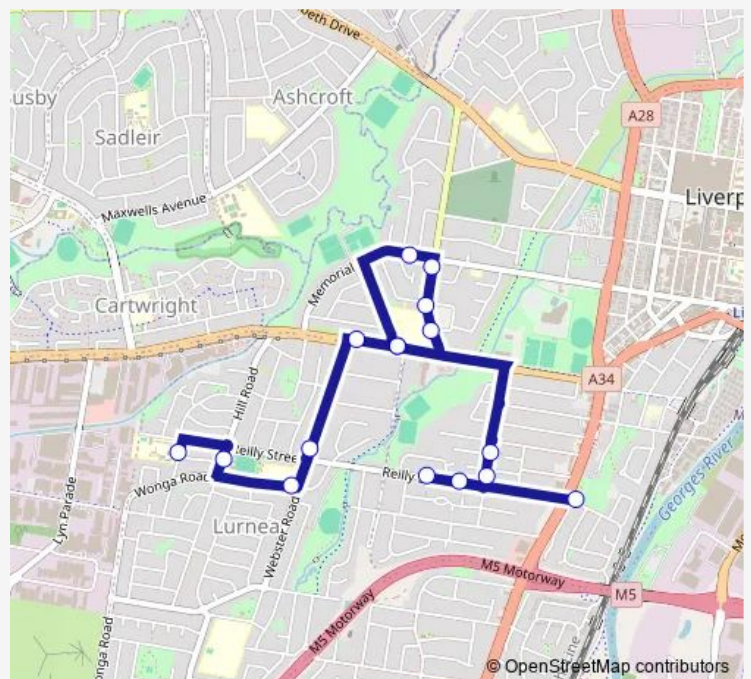

Phillips Park, Hill Rd

Wonga Rd At Webster Rd

Webster Rd After Reilly St

Hoxton Park Rd Opp Webster Rd

Hoxton Park Rd At Maryvale Av

Liverpool West Public School, Flowerdale Rd

Flowerdale Rd At Mainsbridge Av

Flowerdale Rd Before Memorial Av

Memorial Av At Ferrington Cres

Hoxton Park Rd At Maryvale Av

Gill Av Opp Panetta Av

Gill Av After Danalam St

Reilly St Before Raine Av

Reilly St After Raine Av

Liverpool Regional Museum, Congressional Dr

Route schedule

Lurnea Public School, West St — Liverpool Regional Museum, Congressional Dr

Monday	15:03
Tuesday	15:03
Wednesday	15:03
Thursday	15:03
Friday	—
Saturday	—
Sunday	—

Route info

Direction: Lurnea Public School, West St

Stops: 16

Trip Duration: 0 hour 25 min

2005 — Lurnea PS to Congressional Dr

2005 School Bus time schedules and route maps are available in an offline PDF at busmaps.com. Use the busmaps.com website to see live bus times, train schedule or subway schedule, and step-by-step directions for all public transit in Liverpool