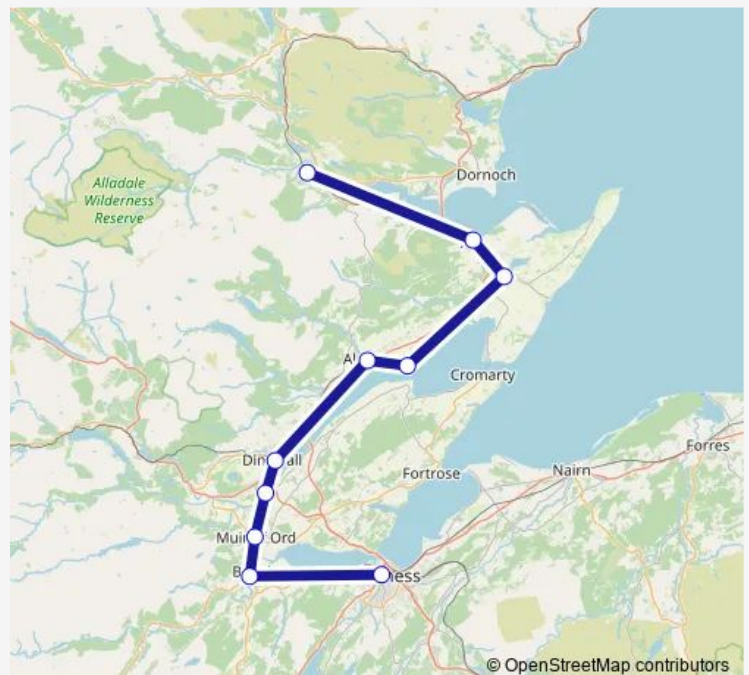

Rail Sr:Ard->Inv SR train service from ARD to Inv

[Go to website](#)

Direction

Ardgay — Inverness

10 stops

[Open route schedule](#)

Ardgay

Tain

Route schedule

Ardgay — Inverness

Monday 06:14-19:29

Tuesday 06:14-19:29

Wednesday 06:14-19:29

Thursday 06:14-19:29

Friday 06:14-19:29

Saturday 06:14-19:29

Sunday —

Route info

Direction: Ardgay

Stops: 10

Trip Duration: 1 hour 29 min

■ Sr:Ard->Inv — SR train service from ARD to Inv

Sr:Ard->Inv Rail time schedules and route maps are available in an offline PDF at busmaps.com. Use the busmaps.com website to see live bus times, train schedule or subway schedule, and step-by-step directions for all public transit in Tain