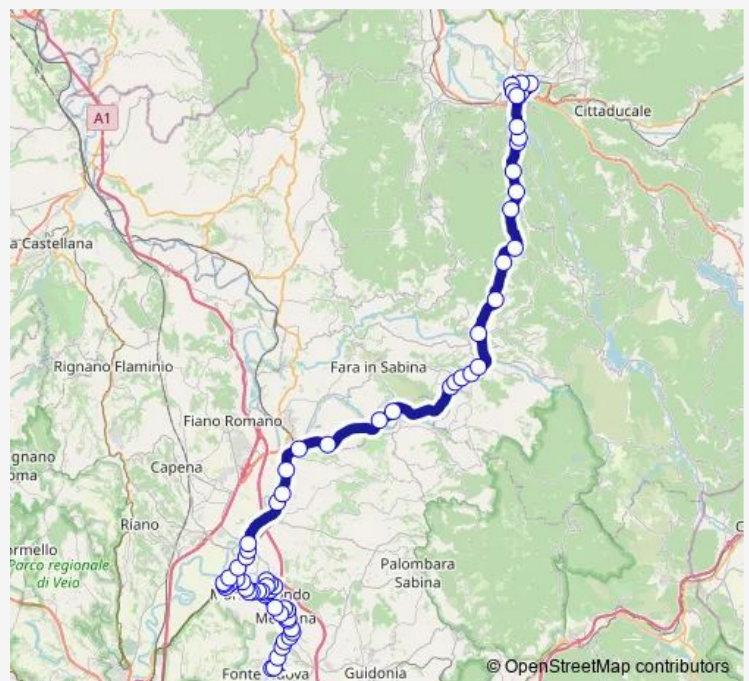

Monday 06:05

Tuesday 06:05

Wednesday 06:05

Thursday 06:05

Friday 06:05

Saturday —

Sunday —

Route info

Direction: Fonte Nuova | Largo Fiamme Gialle # f0009

Stops: 66

Trip Duration: 1 hour 54 min

Fonte Nuova - Rieti # Mr635a

Monterotondo | via dell'Unione via Adige # f13833

Monterotondo | Piazza Indipendenza # f13836