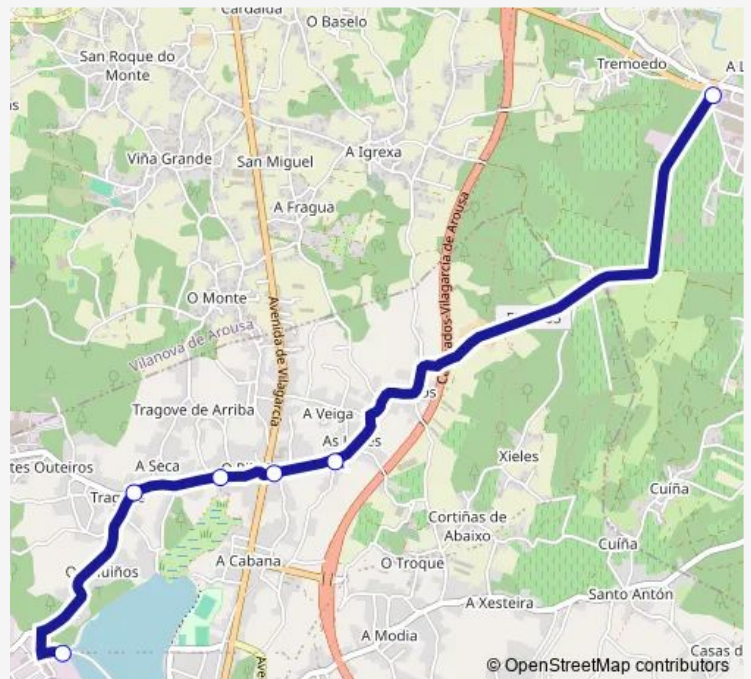

### Route schedule

Tragove Porto — Tremoedo

Monday —

Tuesday 09:40

Wednesday —

Thursday —

Friday —

Saturday —

### Route info

Direction: Tragove Porto

Stops: 6

Trip Duration: 0 hour 8 min

XG814007 — Tragove Porto-Tremoedo

**Direction**

Tremoedo — Tragove Porto

6 stops