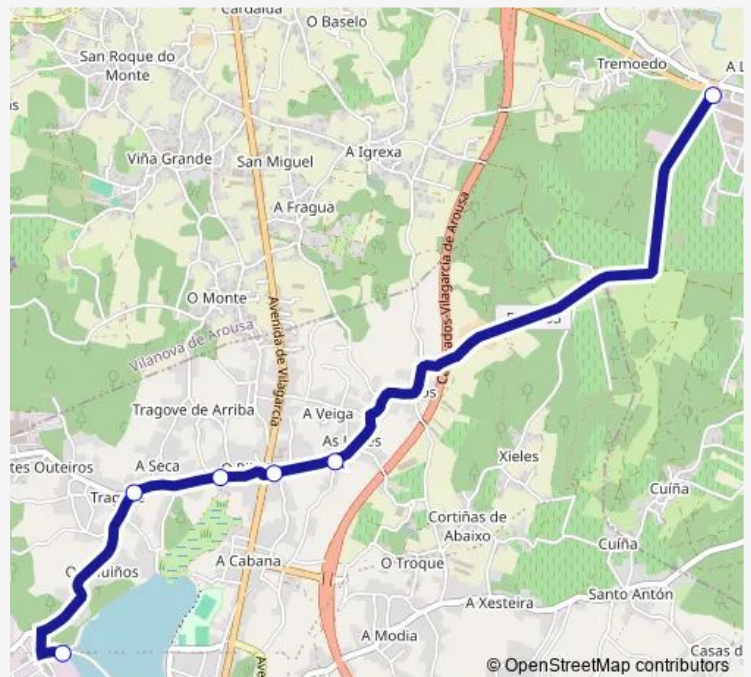

Wednesday —

Thursday —

Friday —

Saturday —

Sunday —

Route info

Direction: Tragove Porto

Stops: 6

Trip Duration: 0 hour 8 min

Xg814007 — Tragove Porto-Tremoedo

Direction

Tremoedo — Tragove Porto

6 stops

[Open route schedule](#)

Tremoedo

Refoxos