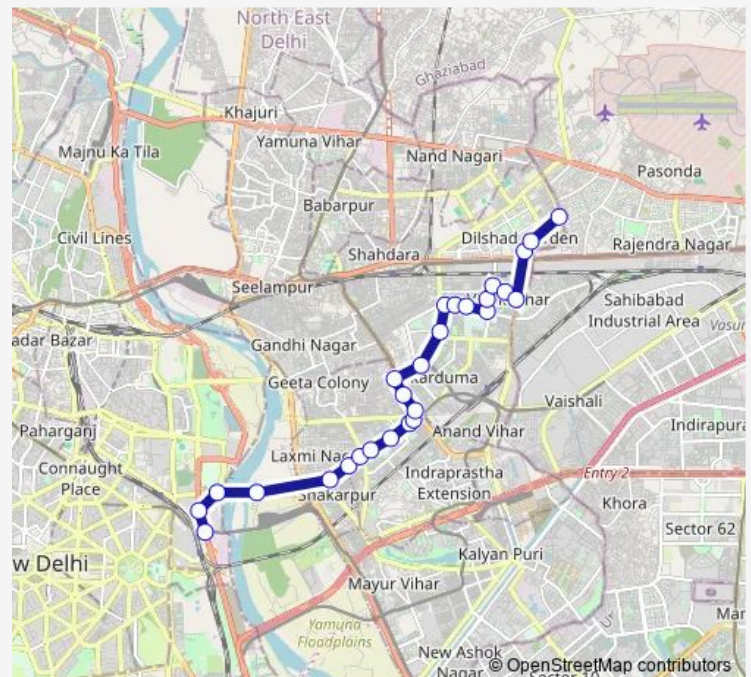

ESI Hospital

Vivekanand Mahila College

Vivek Vihar Terminal

Route schedule

Indraprastha Depot — New Seema Puri Depot Cluster

Monday 04:40-12:30

Tuesday 04:40-12:30

Wednesday 04:40-12:30

Thursday 04:40-12:30

Friday 04:40-12:30

Saturday 04:40-12:30

Sunday 04:40-12:30

Route info

Direction: Indraprastha Depot

Stops: 27

Trip Duration: 0 hour 54 min

■ 340stlup

BusMaps

Vivek Vihar Iti

Girls School Vivek Vihar

Surya Nagar

Shahdara Border Seemapuri Road

J and K Pocket Dilshad Garden

New Seema Puri Depot Cluster