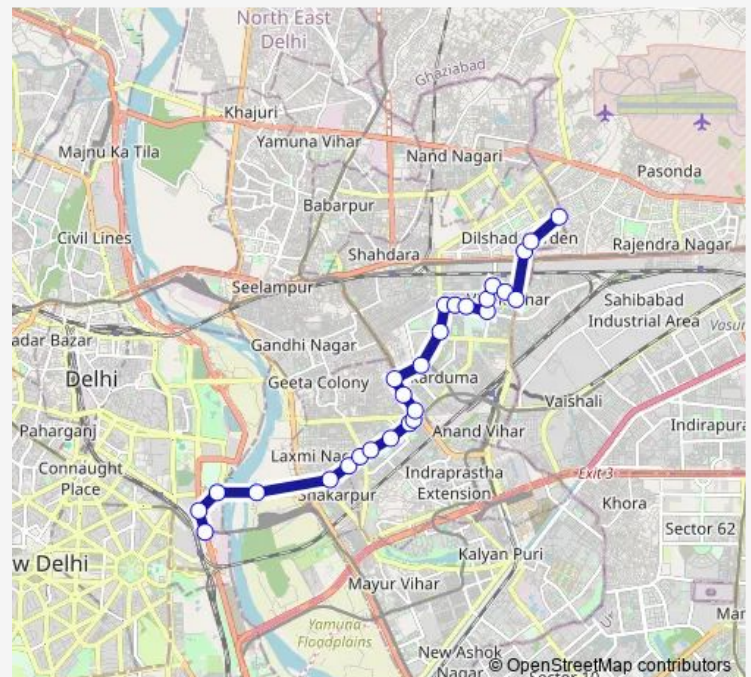

ESI Hospital

Vivekanand Mahila College

Vivek Vihar Terminal

Route schedule

Indraprastha Depot — New Seema Puri Depot Cluster

Monday 04:40-12:30

Tuesday 04:40-12:30

Wednesday 04:40-12:30

Thursday 04:40-12:30

Friday 04:40-12:30

Saturday 04:40-12:30

Sunday 04:40-12:30

Route info

Direction: Indraprastha Depot

Stops: 27

Trip Duration: 0 hour 54 min

■ 340stlup

BusMaps

Vivek Vihar Iti

Girls School Vivek Vihar

Surya Nagar

Shahdara Border Seemapuri Road

J and K Pocket Dilshad Garden

New Seema Puri Depot Cluster