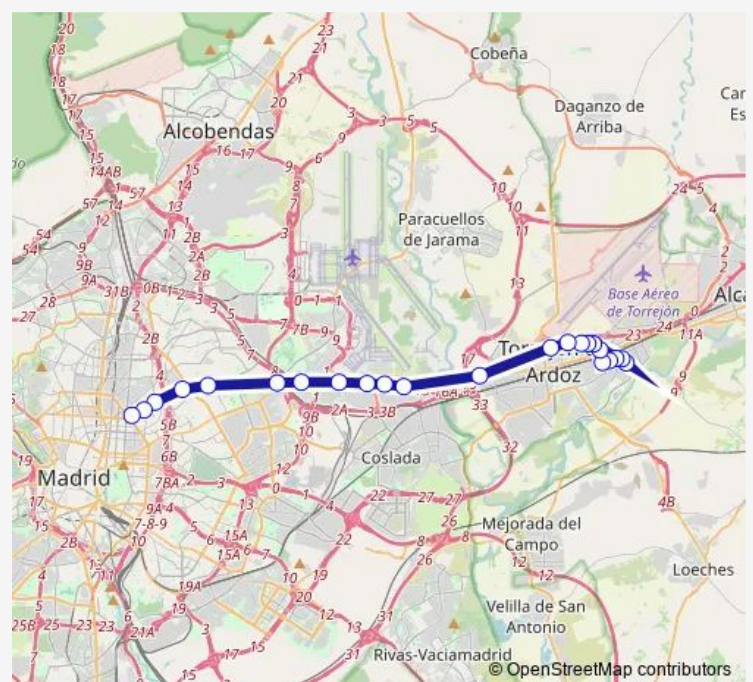

### Direction

Torrejon - Soto Del Henares — Madrid (Intercam Av.America)

24 stops

[Open route schedule](#)

Torrejon - Soto Del Henares

Torrejon - Joanmiro-Dulcechaco

Torrejon - Joanmiro-Carmenmart

Torrejon - Mancha Amarilla

Madrid (Puente De La Cea)

### Route schedule

Torrejon - Soto Del Henares — Madrid (Intercam Av.America)

Monday 05:30-22:10

Tuesday 05:30-22:10

Wednesday 05:30-22:10

Thursday 05:30-22:10

Friday 05:30-22:10

Saturday 06:15-22:15

### Route info

Direction: Torrejon - Soto Del Henares

Stops: 24

Trip Duration: 0 hour 45 min

Madrid-Parque De Las Avenidas

Hotel Puerta de America

Madrid (Intercam Av.America)

ALSA - 226 Sotma Bus time schedules and route maps are available in an offline PDF at [busmaps.com](https://busmaps.com). Use the [busmaps.com](https://busmaps.com) website to see live bus times, train schedule or subway schedule, and step-by-step directions for all public transit in Torrejon de Ardoz