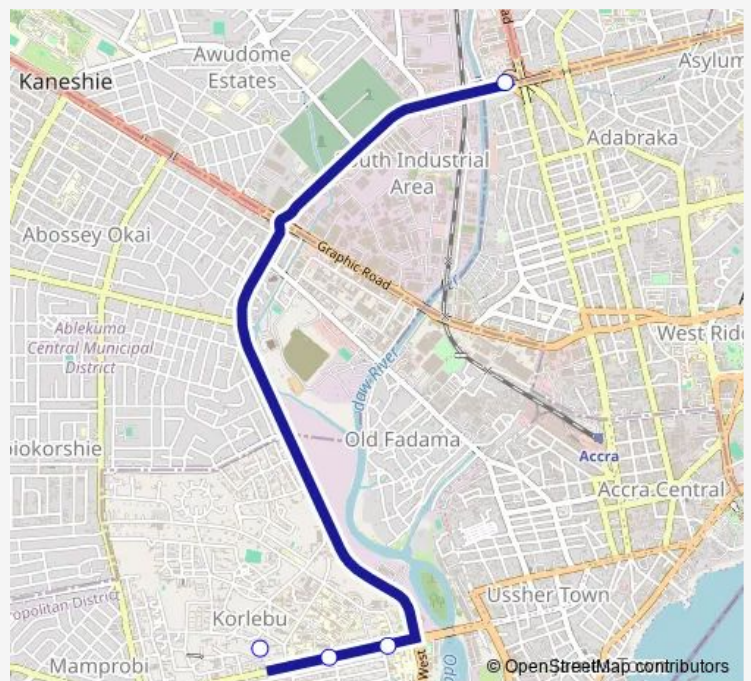

## Bus 431A Circle Odorna Station to Korle Bu Station

[Go to website](#)

### Direction

Terminal Circle Odorna Station — Terminal Korle Bu Station

4 stops

[Open route schedule](#)

Terminal Circle Odorna Station

Polyclinic 302

Korle Bu

Terminal Korle Bu Station

### Route schedule

Terminal Circle Odorna Station — Terminal Korle Bu Station

Monday 13:14

Tuesday 13:14

Wednesday 13:14

Thursday 13:14

Friday 13:14

Saturday 13:14

### Route info

Direction: Terminal Circle Odorna Station

Stops: 4

Trip Duration: 0 hour 25 min

431A — Circle Odorna Station to Korle Bu Station

431A Bus time schedules and route maps are available in an offline PDF at [busmaps.com](https://busmaps.com). Use the [busmaps.com](https://busmaps.com) website to see live bus times, train schedule or subway schedule, and step-by-step directions for all public transit in Accra