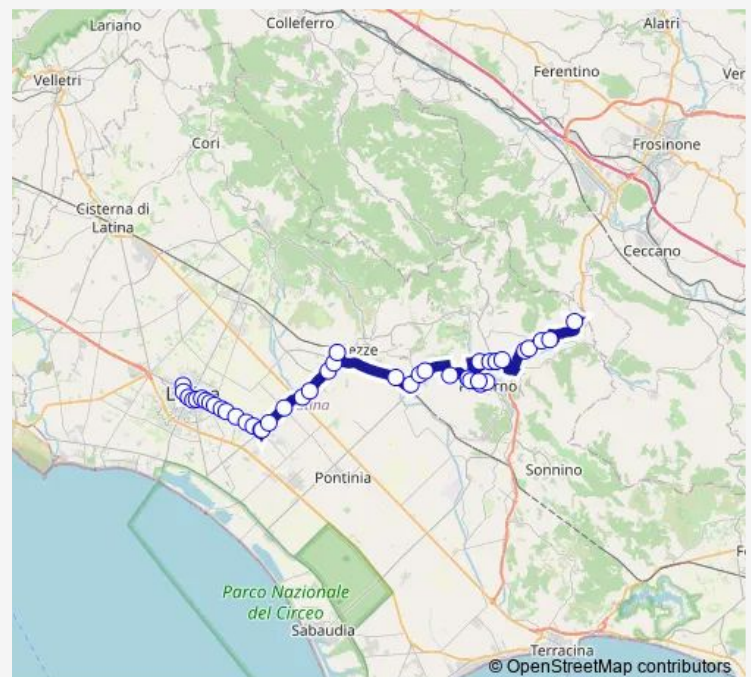

### Route schedule

Latina | Terminal Bus # f3092 — Prossedi | Piazza Umberto I # f3444

Monday 07:20

Tuesday 07:20

Wednesday 07:20

Thursday 07:20

Friday 07:20

Saturday 07:20

### Route info

Direction: Latina | Terminal Bus # f3092

Stops: 42

Trip Duration: 1 hour 10 min

Latina - Prossedi # Pv28a

Sezze | Via Monti Lepini Via Campania # f3342

Sezze | Stazione FS # f3343

Sezze | Via Monti Lepini Via Migliara 46 # f3859