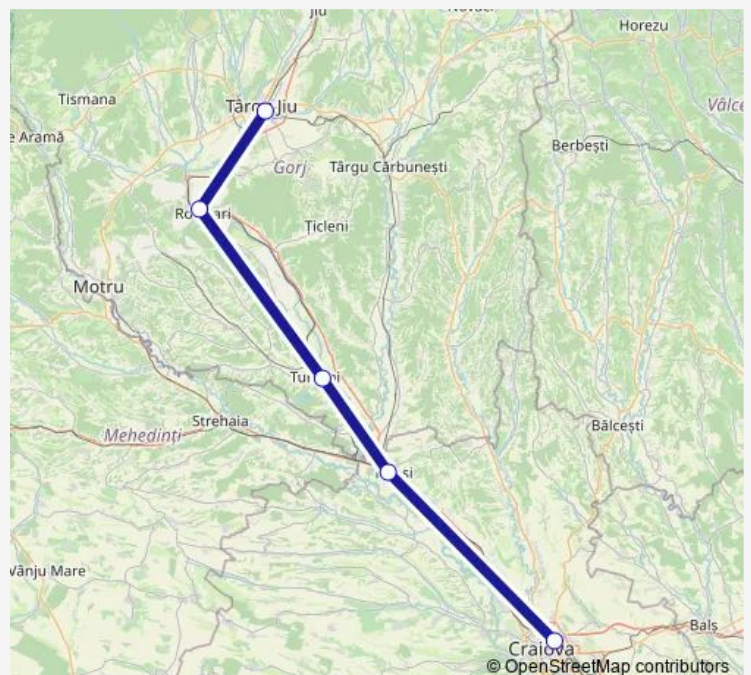

Rail R-E: Târgu Jiu - Craiova R-E: Târgu Jiu - Rovinari Hm.  
- Turceni - Filiași - Craiova

[Go to website](#)

## Direction

Târgu Jiu — Craiova

5 stops

[Open route schedule](#)

Târgu Jiu

Rovinari Hm.

Turceni

Filiași

## Route schedule

Târgu Jiu — Craiova

Monday	05:05
Tuesday	05:05
Wednesday	05:05
Thursday	05:05
Friday	05:05
Saturday	05:05
Sunday	05:05

## Route info

Direction: Târgu Jiu

Stops: 5

Trip Duration: 2 hour 16 min

■ R-E: Târgu Jiu - Craiova — R-E: Târgu Jiu - Rovinari Hm  
- Turceni - Filiași - Craiova **BusMaps**

R-E: Târgu Jiu - Craiova Rail time schedules and route maps are available in an offline PDF at [busmaps.com](https://busmaps.com). Use the [busmaps.com](https://busmaps.com) website to see live bus times, train schedule or subway schedule, and step-by-step directions for all public transit in Filiasi