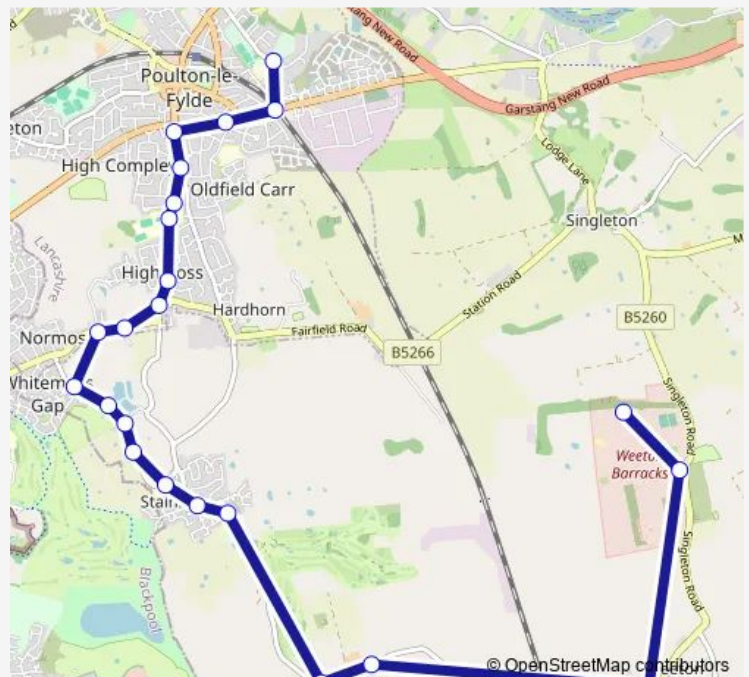

Thursday 15:10

Friday 15:10

Saturday —

Sunday —

Route info

Direction: Hodgson High School

Stops: 23

Trip Duration: 0 hour 40 min

■ 594 — Weeton - Poulton Hodgson High School

Camp Entrance

Halton Street

Direction

Halton Street — Moorland Road

23 stops

[Open route schedule](#)

Halton Street

Monday 07:40

Tuesday 07:40

Wednesday 07:40

Thursday 07:40

Friday 07:40

Saturday —

Sunday —

Route info

Direction: Halton Street

Stops: 23

Trip Duration: 0 hour 45 min

594 Bus time schedules and route maps are available in an offline PDF at busmaps.com. Use the busmaps.com website to see live bus times, train schedule or subway schedule, and step-by-step directions for all public transit in Blackpool