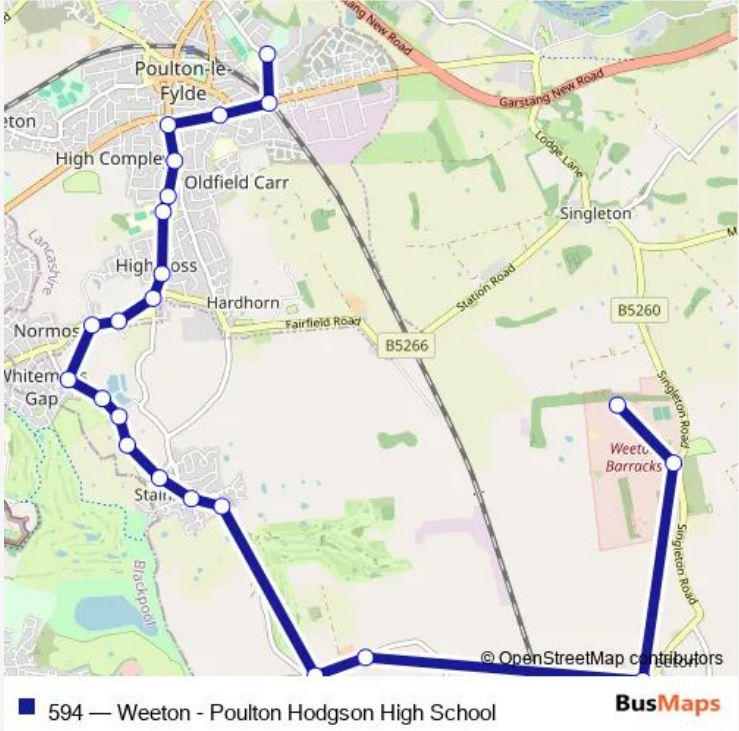

Bus 594 Weeton - Poulton Hodgson High School

[Go to website](#)

**Direction**  
 Hodgson High School — Halton Street  
 23 stops  
[Open route schedule](#)

- Hodgson High School
- Moorland Road
- Holts Lane Estate
- Garstang Road
- Beech Drive
- Stafford Avenue
- Baines HS school only
- Highcross Avenue
- Longhouse Lane
- Normoss Farm
- Benedict Drive
- Shaftesbury Avenue
- Newton Hall Holiday Centre
- Staining Road
- Moons Farm
- Castle Lane
- Meadow Park
- Bibby Drive
- Chain Lane
- Mere Court Stud Farm
- Kirkham Road

Route schedule  
 Hodgson High School — Halton Street

Monday	15:10
Tuesday	15:10
Wednesday	15:10
Thursday	15:10
Friday	15:10
Saturday	—
Sunday	—

Route info  
 Direction: Hodgson High School  
 Stops: 23  
 Trip Duration: 0 hour 40 min

■ 594 — Weeton - Poulton Hodgson High School **BusMaps**

Camp Entrance

Halton Street

**Direction**

Halton Street — Moorland Road

23 stops

[Open route schedule](#)

Halton Street

## Route info

Direction: Halton Street

Stops: 23

Trip Duration: 0 hour 45 min

594 Bus time schedules and route maps are available in an offline PDF at [busmaps.com](https://busmaps.com). Use the [busmaps.com](https://busmaps.com) website to see live bus times, train schedule or subway schedule, and step-by-step directions for all public transit in Blackpool