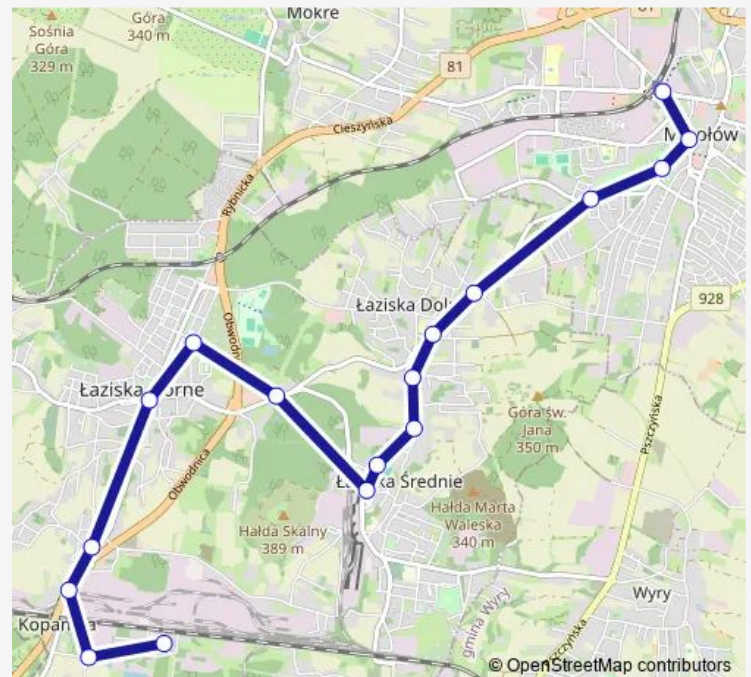

Direction

Mikołów Dworzec — Łaziska Górne Kopanina

17 stops

[Open route schedule](#)

Mikołów Dworzec

Mikołów Plac Synagogi

Mikołów Aqua Plant

Mikołów Wymyślanka

Łaziska Dolne Mikołowska

Łaziska Dolne Kościół

Łaziska Dolne Ligonia

Łaziska Średnie Kopalniana

Łaziska Średnie Boisko

Łaziska Średnie Zwycięstwa

Łaziska Górne Pomnik

Łaziska Górne Ogrodowa

Łaziska Górne Ratusz

Łaziska Górne Cieszyńska

Łaziska Górne Huta

Łaziska Górne Wyzwolenia

Łaziska Górne Kopanina

Route schedule

Mikołów Dworzec — Łaziska Górne Kopanina

Monday 05:20-20:50

Tuesday 05:20-20:50

Wednesday 05:20-20:50

Thursday 05:20-20:50

Friday 05:20-20:50

Saturday 06:30

Sunday —

Route info

Direction: Mikołów Dworzec

Stops: 17

Trip Duration: 0 hour 28 min