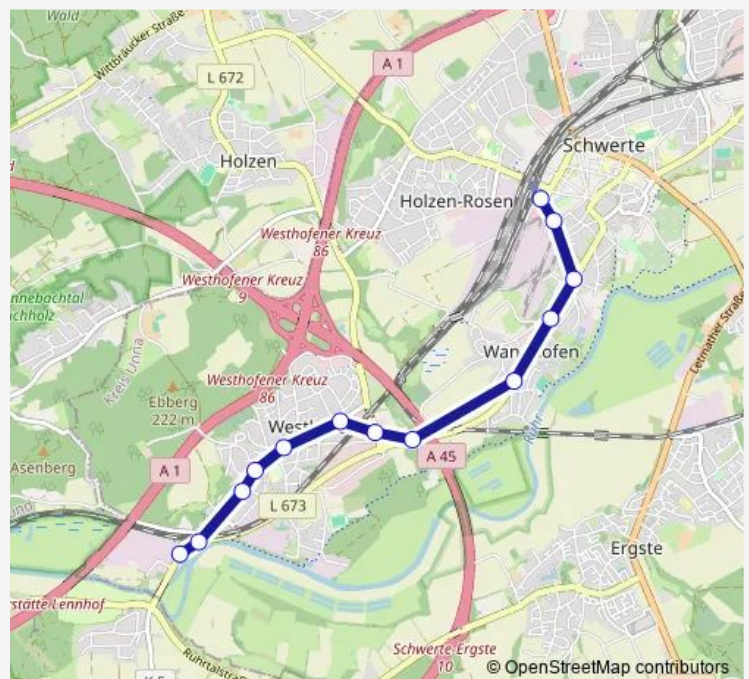

Direction

Westhofen, Robert-Bosch-Str. — Schwerte, Bahnhof

13 stops

[Open route schedule](#)

Westhofen, Robert-Bosch-Str.

Westhofen, Brüninghaus

Westhofen, Denkmal

Schwerte, Alte Freiheit

Westhofen, Reichshofstr.

Westhofen, Tannenstr.

Westhofen, Im Ostfeld

Westhofen, Ruhrakademie

Wandhofen, Wandhofen

Wandhofen, Hagener Str.

Schwerte, Meierling

Schwerte, Turnhalle Beckestr.

Schwerte, Bahnhof

Route schedule

Westhofen, Robert-Bosch-Str. — Schwerte, Bahnhof

Monday 22:15

Tuesday 22:15

Wednesday 22:15

Thursday 22:15

Friday 22:15

Saturday —

Sunday —

Route info

Direction: Westhofen, Robert-Bosch-Str.

Stops: 13

Trip Duration: 0 hour 14 min

594 Bus time schedules and route maps are available in an offline PDF at busmaps.com. Use the busmaps.com website to see live bus times, train schedule or subway schedule, and step-by-step directions for all public transit in Hagen