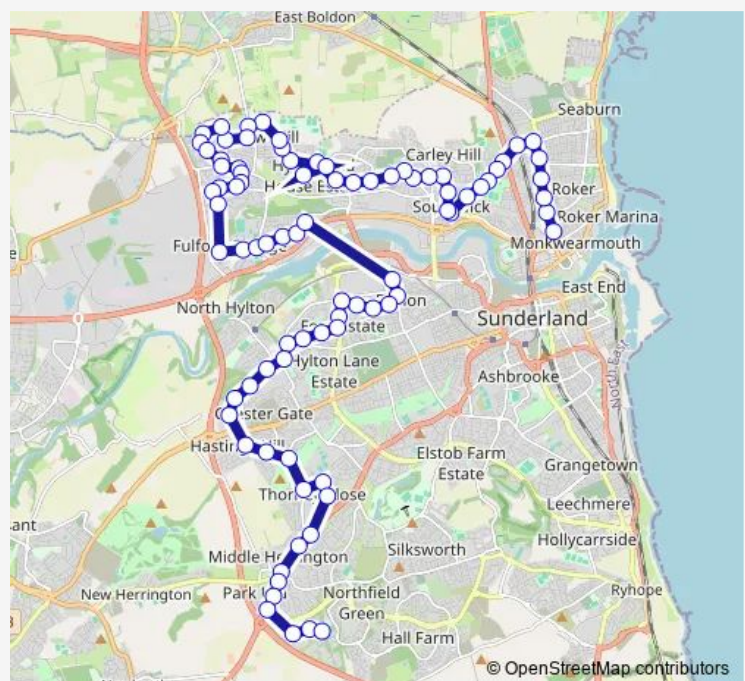

Tuesday 07:32

Wednesday 07:32

Thursday 07:32

Friday 07:32

Saturday —

Sunday —

Route info

Direction: Roker Gladstone Street

Stops: 84

Trip Duration: 1 hour 8 min

594 — Roker Gladstone Street, Sunderland - Doxford International Technology Park

Redcar Road-Number 40

Redcar Road-Rotherham Road

Rotherfield Road - Riga Square

Rotherfield Rd-Ravenswood Rd