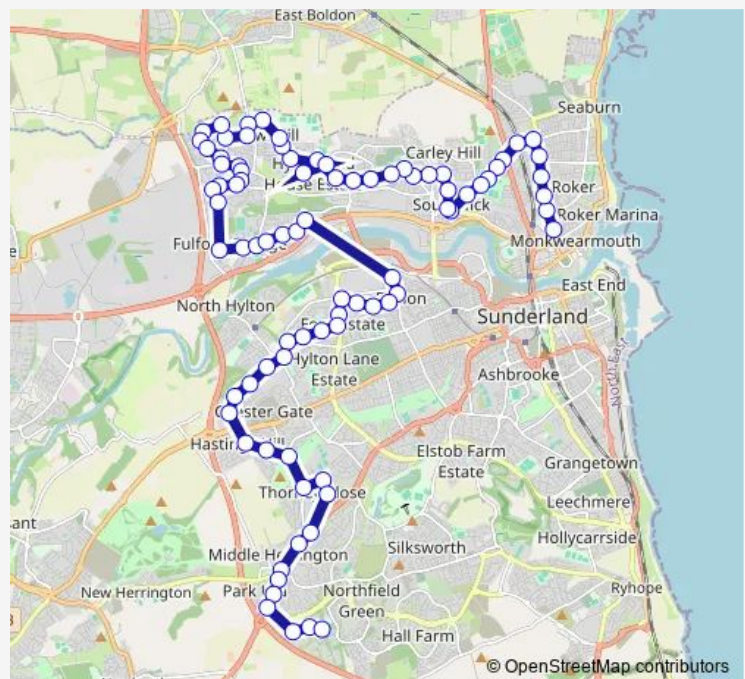

Tuesday 07:32

Wednesday 07:32

Thursday 07:32

Friday 07:32

Saturday —

Sunday —

Route info

Direction: Roker Gladstone Street

Stops: 84

Trip Duration: 1 hour 8 min

594 — Roker Gladstone Street, Sunderland - Doxford International Technology Park

Redcar Road-Number 40

Redcar Road-Rotherham Road

Rotherfield Road - Riga Square

Rotherfield Rd-Ravenswood Rd

Redhill Road-Rotherham Road

Ravenswood Road-Duck & Kangaroo

Ravenswood Road-Rutherford Road

Kingsway Road-Kidd Square

Kingsway Road-Keighley Avenue

Hylton Lane - Kentucky Road

Brunswick Road

Blackwood Road-Barrow Street