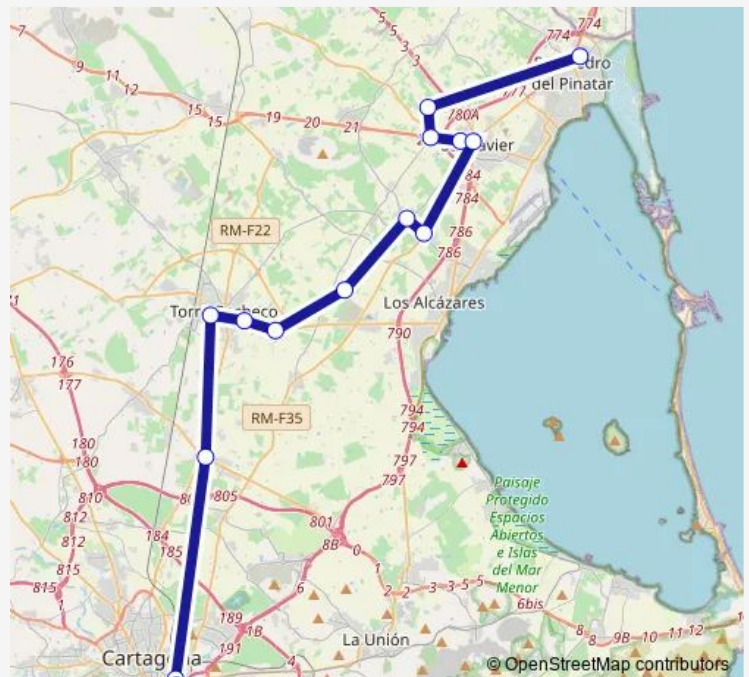

Hospital del Rosell Cartagena

Renfe Estacion de Tren Ida

E Autobuses de Cartagena

### Route schedule

E autobuses S.Pedro del Pinat — E Autobuses de Cartagena

Monday 06:45-18:45

Tuesday 06:45-18:45

Wednesday 06:45-18:45

Thursday 06:45-18:45

Friday 06:45-18:45

Saturday 09:00-18:30

### Route info

Direction: E autobuses S.Pedro del Pinat

Stops: 15

Trip Duration: 1 hour 15 min

Alsa - R-11 Ida Bus time schedules and route maps are available in an offline PDF at [busmaps.com](https://busmaps.com). Use the [busmaps.com](https://busmaps.com) website to see live bus times, train schedule or subway schedule, and step-by-step directions for all public transit in San Javier