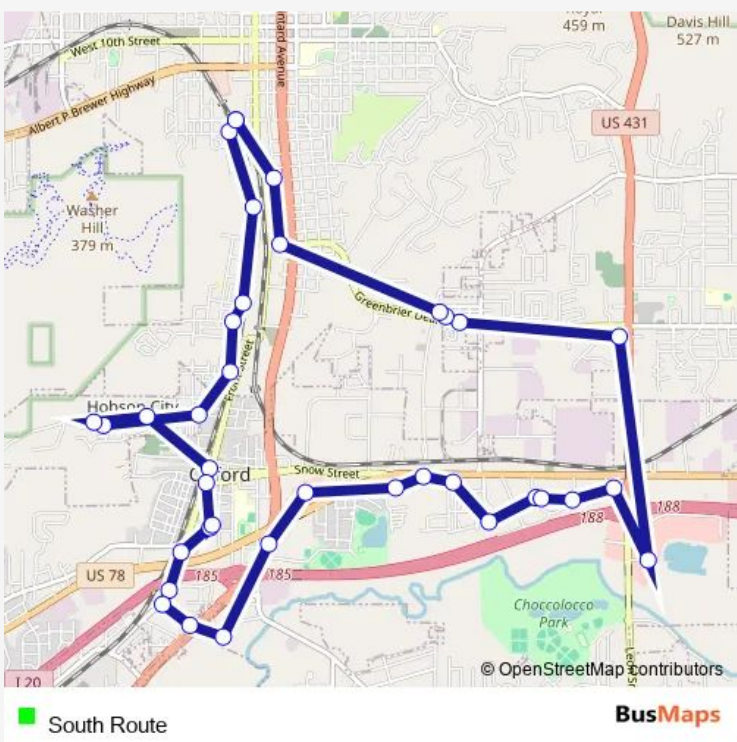

Bus South Route

[Go to website](#)

Direction
 Multimodal Station — Multimodal Station

37 stops

[Open route schedule](#)

- Multimodal Station
- Spruce Avenue & 3rd Street
- Middle of Dobbins Street & Camp Street
- Front Street & Maple Street
- Elm Street & Constantine Avenue
- Pyle Avenue & Constantine Avenue
- Mcdaniel Street & Church Street
- Bradford Avenue & Armstrong Street
- Oak Ridge Baptist Church
- Health Service Center - MLK Drive
- Oxford Senior Center
- Masonic Lodge
- Oxford Public Library
- Oxford House
- Ace Hardware
- El Puente Grocery Store
- Barry Street & Mattison Road
- Lake Street & Mattison Road
- Walmart-Plaza Lane
- Shell Station
- Quintard Mall

Route schedule
 Multimodal Station — Multimodal Station

Monday	06:00-17:00
Tuesday	06:00-17:00
Wednesday	06:00-17:00
Thursday	06:00-17:00
Friday	06:00-17:00
Saturday	10:00-16:00
Sunday	—

Route info

Direction: Multimodal Station

Stops: 37

Trip Duration: 0 hour 59 min

Pic n'Save

Highway Drive & Allen Parkway

Center of Hope

Sterling Pointe Apartments

Badcock Home Furniture

VA Clinic

Davis Loop & Colonial Drive

Cracker Barrel

Oxford Exchange

Winn Dixie

Greenbrier Village

Greenbrier Family Medicine

Nhc

Greenbrier Dear Road & Wilmer Avenue