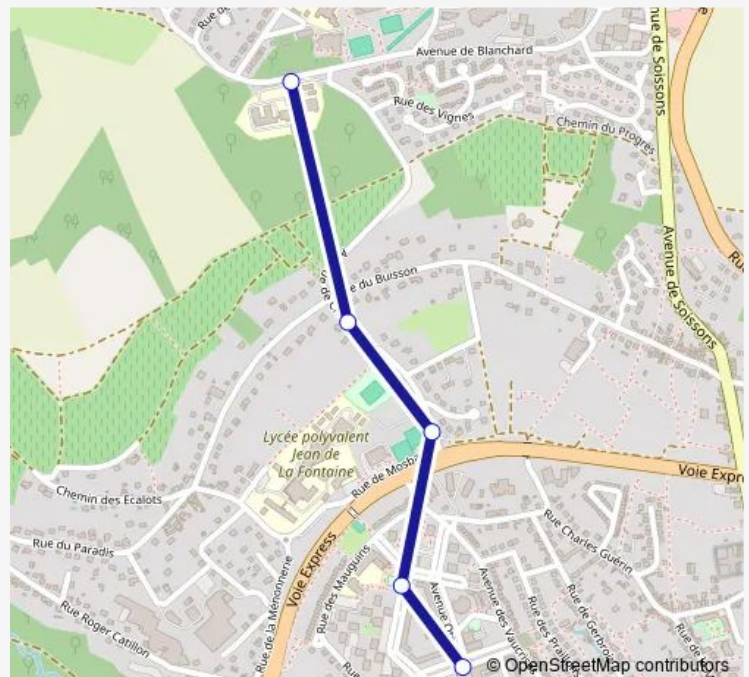

Thursday 07:39-13:14

Friday 07:39-13:14

Saturday —

Sunday —

Route info

Direction: Chateau T. - Otmus

Stops: 5

Trip Duration: 0 hour 6 min

■ CARCT - L5 — Chateau Thierry Otmus-Jean Rostand

Direction

Chateau T. - CES Jean Rostand — Chateau T. - Otmus

5 stops

[Open route schedule](#)

Chateau T. - CES Jean Rostand

Chateau T. - Champagne

Chateau T. - Louvets

Friday 12:05-16:30

Saturday —

Sunday —

Route info

Direction: Chateau T. - CES Jean Rostand

Stops: 5

Trip Duration: 0 hour 7 min

Direction