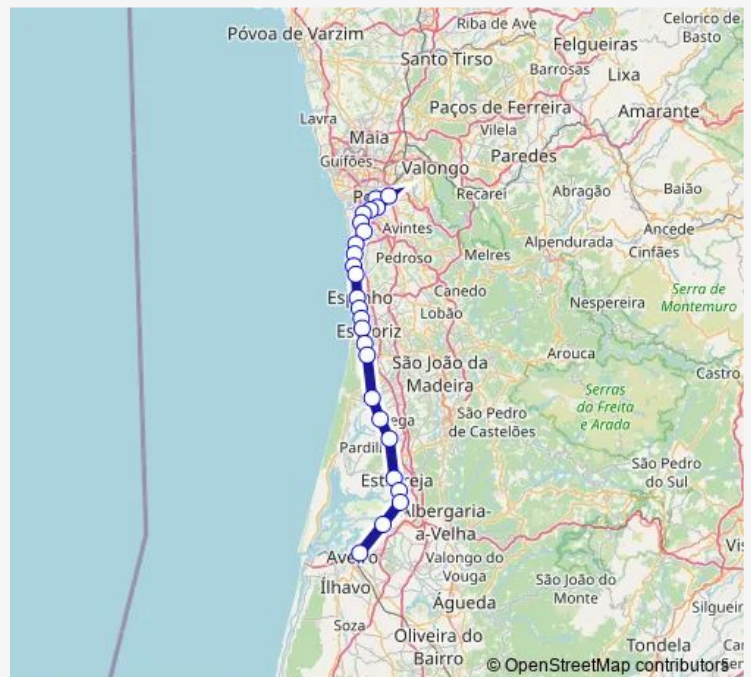

Avanca

Estarreja

Salreu

Canelas

Cacia

Aveiro

Route schedule

Porto Campanha — Aveiro

Monday 19:10

Tuesday 19:10

Wednesday 19:10

Thursday 19:10

Friday 19:10

Saturday —

Sunday —

Route info

Direction: Porto Campanha

Stops: 16

Trip Duration: 0 hour 57 min

■ Linha de Aveiro

Direction

Porto Campanha — Aveiro

12 stops

[Open route schedule](#)