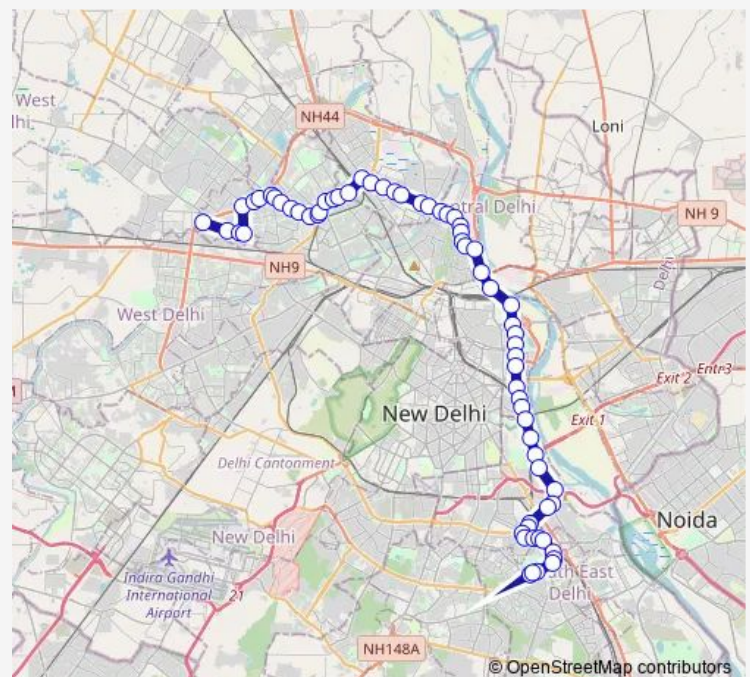

Shalimar Bagh

Kewal Park

Azadpur Terminal

Route schedule

West Enclave / Sansad Vihar (T) — Nehru Place Terminal

Monday 07:36-16:06

Tuesday 07:36-16:06

Wednesday 07:36-16:06

Thursday 07:36-16:06

Friday 07:36-16:06

Saturday 07:36-16:06

Sunday 07:36-16:06

Route info

Direction: West Enclave / Sansad Vihar (T)

Stops: 65

Trip Duration: 2 hour 17 min