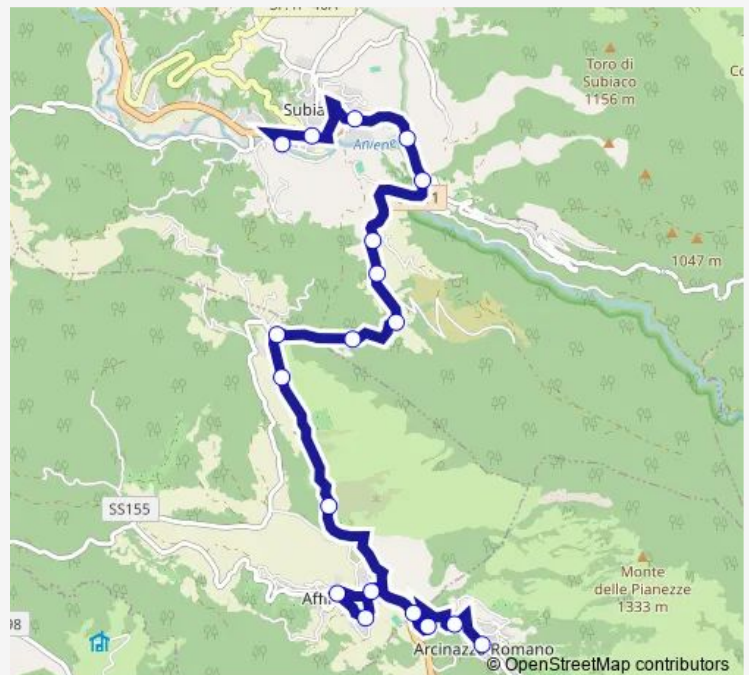

Direction

Arcinazzo | Piazza San Giorgio # f4765 — Subiaco | Piazza Falcone # f4782

19 stops

[Open route schedule](#)

- Arcinazzo | Piazza San Giorgio # f4765
- Arcinazzo | Cimitero # f4766
- Arcinazzo | via Cona Cimitero # f11876
- Arcinazzo | Via Cona Via Sublacense # f4767
- Affile | Viale Pulcinelli # f4768
- Affile | Piazza San Sebastiano # f4769
- Affile | Via Tora # f4770
- Affile | Via Sublacense (Km 22) # f4771
- Affile | Santo Massimo # f4772
- Subiaco | Via Sublacense Via Maremmana # f4773
- Subiaco | Via Sublacense (Km 19) # f4774
- Subiaco | Contrada Cagnano # f4775
- Subiaco | Via Sublacense (Km 18) # f4776
- Subiaco | Contrada Rapello # f4777
- Subiaco | Via Sublacense Via Monasteri # f4779
- SUBIACO | via Belvedere # f7235
- Subiaco | Piazza Roma # f4780
- Subiaco | Via Garibaldi # f4781
- Subiaco | Piazza Falcone # f4782

Route schedule

Arcinazzo | Piazza San Giorgio # f4765 — Subiaco | Piazza Falcone # f4782

Monday	03:50-19:50
Tuesday	03:50-19:50
Wednesday	03:50-19:50
Thursday	03:50-19:50
Friday	03:50-19:50
Saturday	03:55-19:50
Sunday	06:20

Route info

Direction: Arcinazzo | Piazza San Giorgio # f4765

Stops: 19

Trip Duration: 0 hour 25 min

Arcinazzo Romano - Subiaco # Su2d

Bus time schedules and route maps are available in an offline PDF at busmaps.com. Use the busmaps.com website to see live bus times, train schedule or subway schedule, and step-by-step directions for all public transit in Subiaco