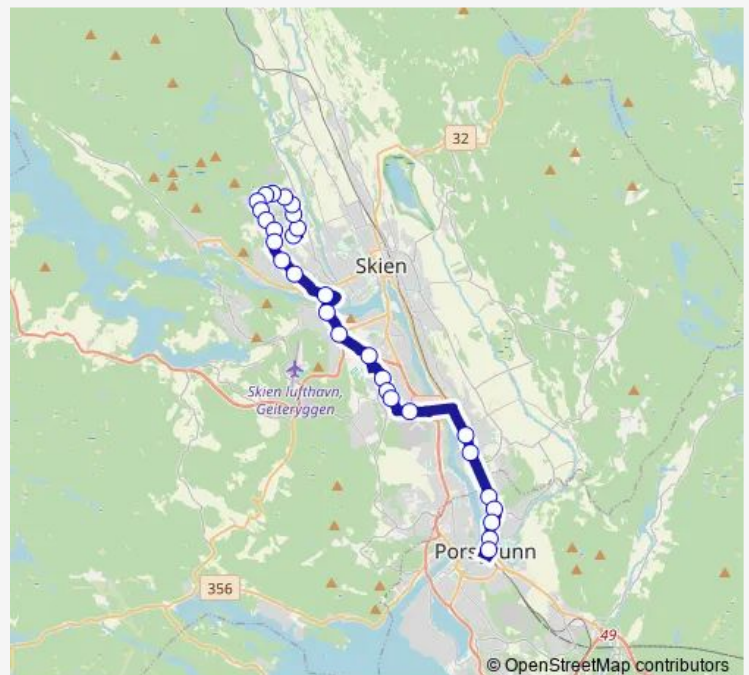

Kjørbekkvegen

### Route schedule

Gulsetsenteret — Porsgrunn Kammerherreløkka

Monday 06:00-18:00

Tuesday 06:00-18:00

Wednesday 06:00-18:00

Thursday 06:00-18:00

Friday 06:00-18:00

Saturday —

### Route info

Direction: Gulsetsenteret

Stops: 29

Trip Duration: 0 hour 28 min

■ P10 — Gulset-Kjørbekk-Porsgrunn

BusMaps

Skogmo vgs.

Menstad