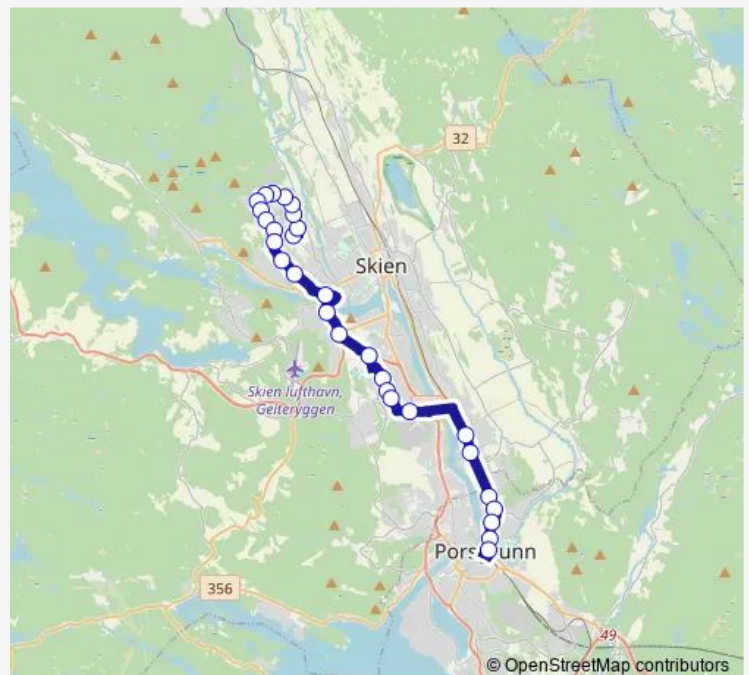

Thursday 06:00-18:00

Friday 06:00-18:00

Saturday —

Sunday —

Route info

Direction: Gulsetsenteret

Stops: 29

Trip Duration: 0 hour 28 min

■ P10 — Gulset-Kjørbekk-Porsgrunn

BusMaps

Skogmo vgs.

Menstad

Borgestad

Borgeskogen

Sandbakken

Ligata