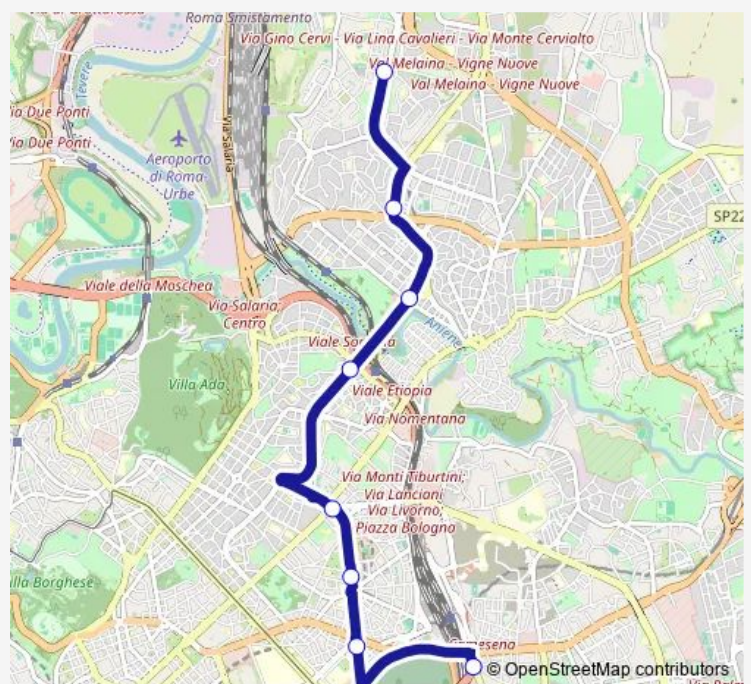

Bus P10

[Go to website](#)

Direction

Vimercati/Ateneo Salesiano — PORTONACCIO/TIBURTINA

8 stops

[Open route schedule](#)

Vimercati/Ateneo Salesiano

Valle Melaina/Ventotene

CONCA D'ORO (MB1)

Libia/Lago Tana

XXI Aprile/Nomentana

XXI Aprile/Ricotti (Mb)

Provincie

PORTONACCIO/TIBURTINA

Route schedule

Vimercati/Ateneo Salesiano — PORTONACCIO/TIBURTINA

Monday	02:40-00:42 ⁺¹
Tuesday	19:51-00:42 ⁺¹
Wednesday	19:51-00:42 ⁺¹
Thursday	19:51-00:42 ⁺¹
Friday	19:51-00:42 ⁺¹
Saturday	20:45-00:45 ⁺¹
Sunday	24:55-02:40 ⁺¹

Route info

Direction: Vimercati/Ateneo Salesiano

Stops: 8

Trip Duration: 0 hour 21 min

■ P10

BusMaps

P10 Bus time schedules and route maps are available in an offline PDF at busmaps.com. Use the busmaps.com website to see live bus times, train schedule or subway schedule, and step-by-step directions for all public transit in Rome