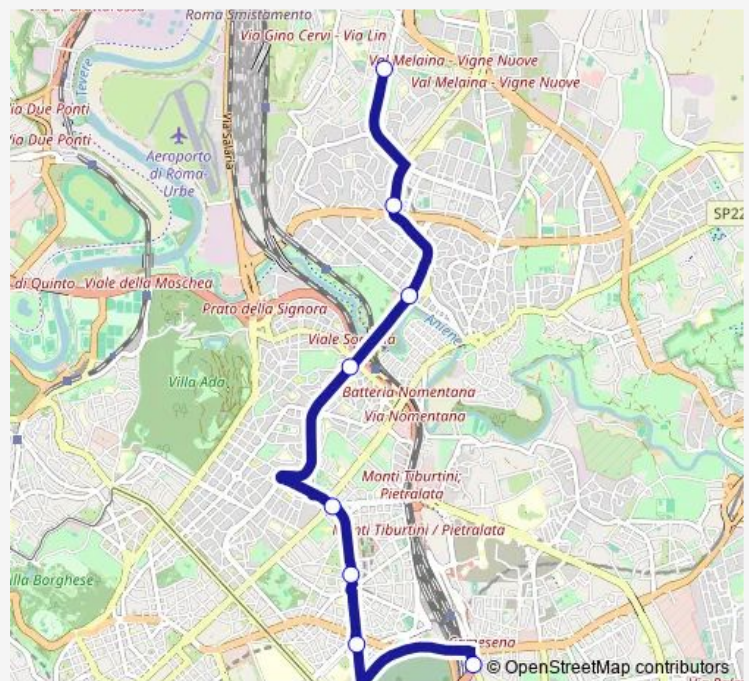

### Direction

Vimercati/Ateneo Salesiano — Portonaccio/Tiburtina

8 stops

[Open route schedule](#)

Vimercati/Ateneo Salesiano

Valle Melaina/Ventotene

Conca D'ORO (Mb1)

Libia/Lago Tana

### Route schedule

Vimercati/Ateneo Salesiano — Portonaccio/Tiburtina

Monday	02:40-00:42 <sup>+1</sup>
Tuesday	19:51-00:42 <sup>+1</sup>
Wednesday	19:51-00:42 <sup>+1</sup>
Thursday	19:51-00:42 <sup>+1</sup>
Friday	19:51-00:42 <sup>+1</sup>
Saturday	20:45-00:45 <sup>+1</sup>
Sunday	24:55-02:40 <sup>+1</sup>

### Route info

Direction: Vimercati/Ateneo Salesiano

Stops: 8

Trip Duration: 0 hour 21 min

■ P10

BusMaps

P10 Bus time schedules and route maps are available in an offline PDF at [busmaps.com](https://busmaps.com). Use the [busmaps.com](https://busmaps.com) website to see live bus times, train schedule or subway schedule, and step-by-step directions for all public transit in Rome