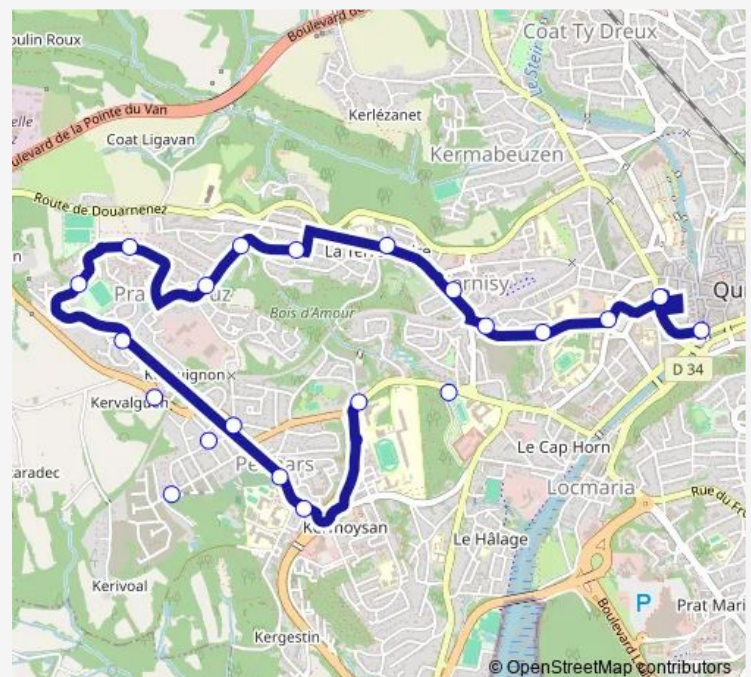

Place DE LA Tour D'Auvergne

Saint Mathieu

Resistance

Route schedule

Lycee Chaptal — Resistance

Monday 12:10-17:35

Tuesday 12:10-17:35

Wednesday 12:10

Thursday 12:10-17:35

Friday 12:10-17:35

Saturday —

Sunday —

Route info

Direction: Lycee Chaptal

Stops: 21

Trip Duration: 0 hour 25 min

P10 — Lycee Chaptal - Centre Ville

BusMaps

Direction

RUE DU Parc — Lycee Chaptal

21 stops

[Open route schedule](#)

RUE DU Parc

Saint Mathieu

Thursday 07:17-16:32

Friday 07:17-16:32

Saturday —

Sunday —

Route info

Direction: RUE DU Parc

Stops: 21

Trip Duration: 0 hour 25 min