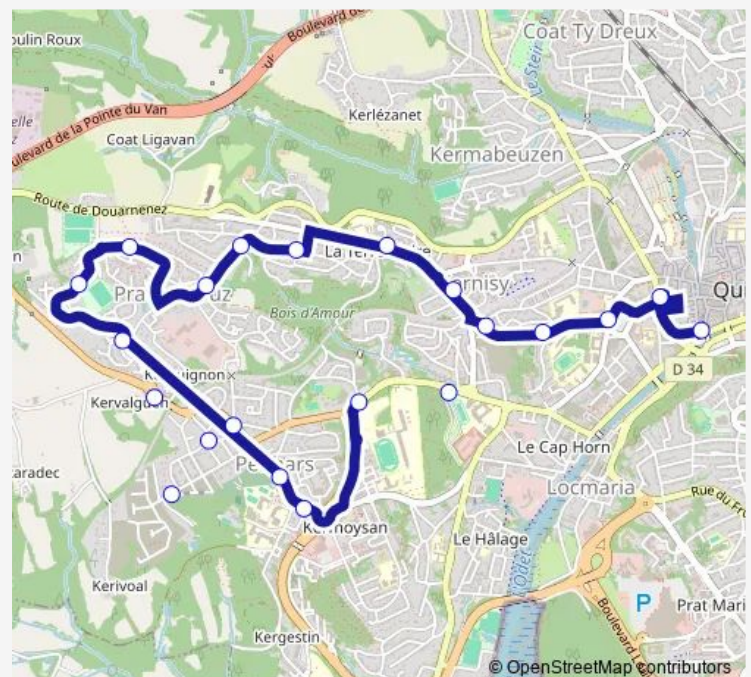

Place DE LA Tour D'Auvergne

Saint Mathieu

Resistance

Route schedule

Lycee Chaptal — Resistance

Monday 12:10-17:35

Tuesday 12:10-17:35

Wednesday 12:10

Thursday 12:10-17:35

Friday 12:10-17:35

Saturday —

Sunday —

Route info

Direction: Lycee Chaptal

Stops: 21

Trip Duration: 0 hour 25 min

■ P10 — Lycee Chaptal - Centre Ville

BusMaps

Direction

RUE DU Parc — Lycee Chaptal

21 stops

[Open route schedule](#)

RUE DU Parc

Saint Mathieu

Thursday 07:17-16:32

Friday 07:17-16:32

Saturday —

Sunday —

Route info

Direction: RUE DU Parc

Stops: 21

Trip Duration: 0 hour 25 min