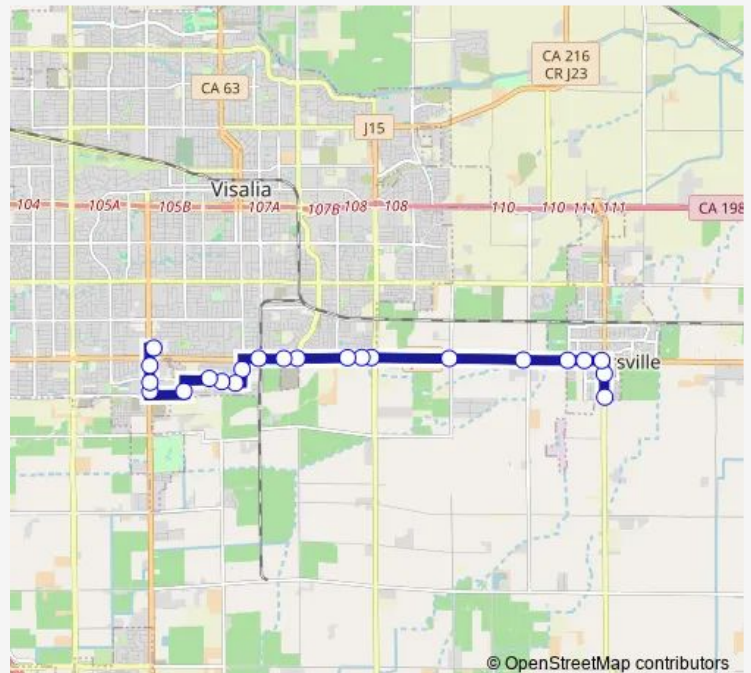

Mooney & Visalia Parkway

Mooney & Cameron

Mooney & Caldwell

Route schedule

Roy's Park — Orchard & Mooney (E)

Monday	06:15-21:15
Tuesday	06:15-21:15
Wednesday	06:15-21:15
Thursday	06:15-21:15
Friday	06:15-21:15
Saturday	08:15-18:15
Sunday	08:15-18:15

Route info

Direction: Roy's Park

Stops: 22

Trip Duration: 0 hour 22 min

Rt 12 — Route 12

Direction

Orchard & Mooney (E) — South Farmersville Blvd

15 stops

[Open route schedule](#)

Orchard & Mooney (E)

Caldwell & Divisadero

Caldwell & Dollner (E)

Caldwell & Oak View (E)

Caldwell & Santa Fe (E)

Caldwell & Burke (E)

Caldwell & Ben Maddox (E)

Sunday 07:57-17:45

Route info

Direction: Orchard & Mooney (E)

Stops: 15

Trip Duration: 0 hour 25 min

Rt 12 Bus time schedules and route maps are available in an offline PDF at busmaps.com. Use the busmaps.com website to see live bus times, train schedule or subway schedule, and step-by-step directions for all public transit in Visalia