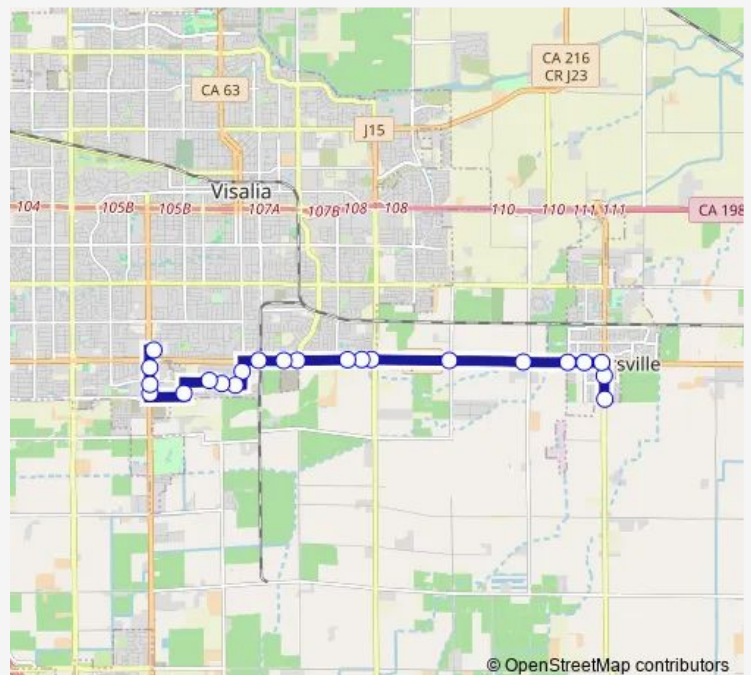

Mooney & Visalia Parkway

Mooney & Cameron

Mooney & Caldwell

Route schedule

Roy's Park — Orchard & Mooney (E)

Monday	06:15-21:15
Tuesday	06:15-21:15
Wednesday	06:15-21:15
Thursday	06:15-21:15
Friday	06:15-21:15
Saturday	08:15-18:15
Sunday	08:15-18:15

Route info

Direction: Roy's Park

Stops: 22

Trip Duration: 0 hour 22 min

Rt 12 — Route 12

Direction

Orchard & Mooney (E) — South Farmersville Blvd

15 stops

[Open route schedule](#)

Orchard & Mooney (E)

Caldwell & Divisadero

Caldwell & Dollner (E)

Caldwell & Oak View (E)

Caldwell & Santa Fe (E)

Caldwell & Burke (E)

Caldwell & Ben Maddox (E)

Sunday 07:57-17:45

Route info

Direction: Orchard & Mooney (E)

Stops: 15

Trip Duration: 0 hour 25 min

Rt 12 Bus time schedules and route maps are available in an offline PDF at busmaps.com. Use the busmaps.com website to see live bus times, train schedule or subway schedule, and step-by-step directions for all public transit in Visalia